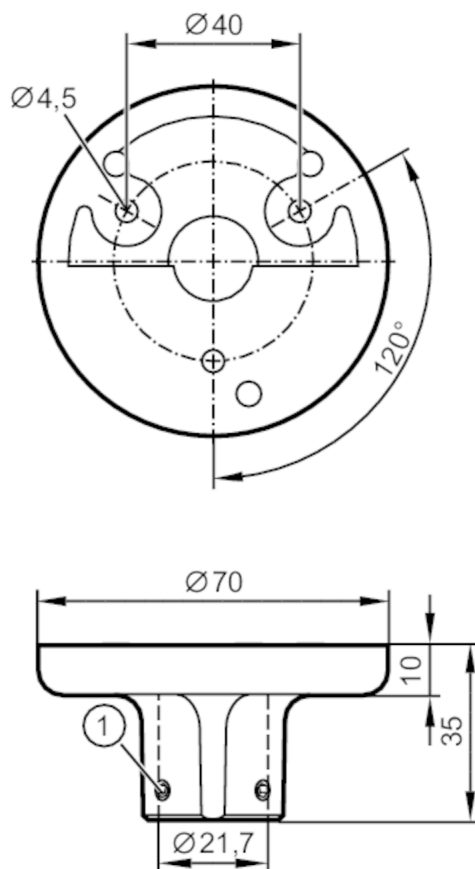

## Mounting base

LED-Tower/Base bracket

1 bore hole

### Mechanical data

Weight	[g]	141
Dimensions	[mm]	Ø 70 / L = 35
Materials		aluminium black