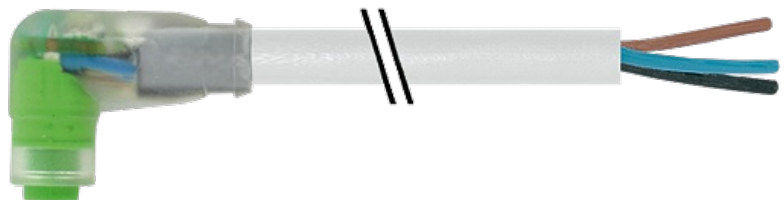

M8 FEMALE 90° SNAP-IN LED

PUR 3x0.25 GRAY, 10m

M8

Female 90° with LED

3-pole with 2 × LED (PNP)

Snap In

Plastic housings with good resistance against chemicals and oils. The resistance to aggressive media should be individually tested for your application. Further details on request.

[Link to Product](#)**Illustration**

Female

Product may differ from Image