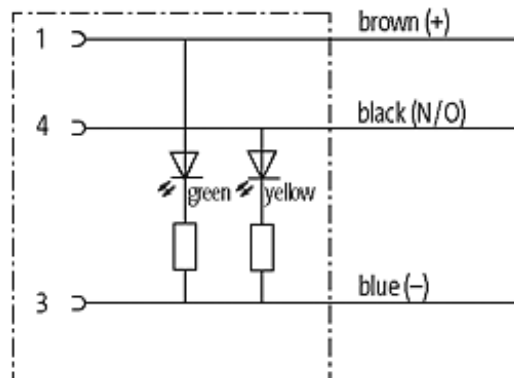

M8 FEMALE 90° SNAP-IN LED

PUR 3x0.25 GRAY, 10m

M8

Female 90° with LED

3-pole with 2 × LED (PNP)

Snap In

Plastic housings with good resistance against chemicals and oils. The resistance to aggressive media should be individually tested for your application. Further details on request.

[Link to Product](#)**Illustration**

Female

Product may differ from Image