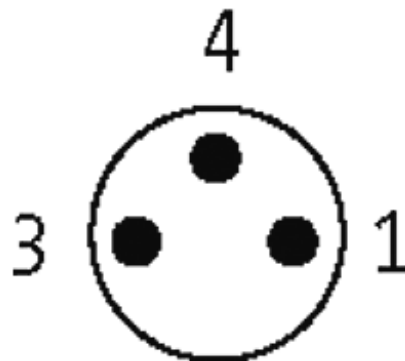

M8 FEMALE 90° SNAP-IN LED

PUR 3x0.25 GRAY, 10m

M8

Female 90° with LED

3-pole with 2 × LED (PNP)

Snap In

Plastic housings with good resistance against chemicals and oils. The resistance to aggressive media should be individually tested for your application. Further details on request.

[Link to Product](#)**Illustration**

Female

Product may differ from Image