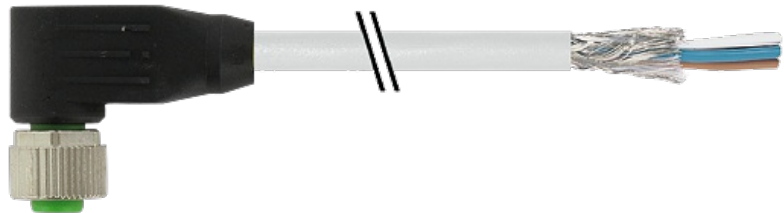

M12 FEMALE 90° SHIELDED

PVC 4X0.34 shielded GRAY, UL,CSA 30m

M12
Female 90°
4-pole, shielded

Plastic housings with good resistance against chemicals and oils. The resistance to aggressive media should be individually tested for your application. Further details on request. Further cable lengths on request.

[Link to Product](#)

Illustration

Female

Product may differ from Image