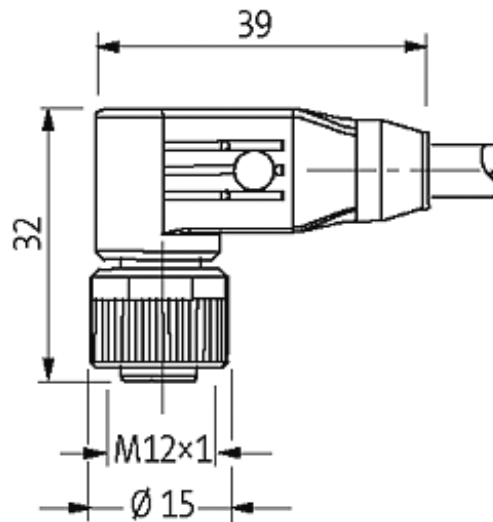

M12 FEMALE 90° SHIELDED

PVC 4X0.34 shielded GRAY, UL,CSA 30m

M12
Female 90°
4-pole, shielded

Plastic housings with good resistance against chemicals and oils. The resistance to aggressive media should be individually tested for your application. Further details on request. Further cable lengths on request.

[Link to Product](#)

Illustration

Female

Product may differ from Image