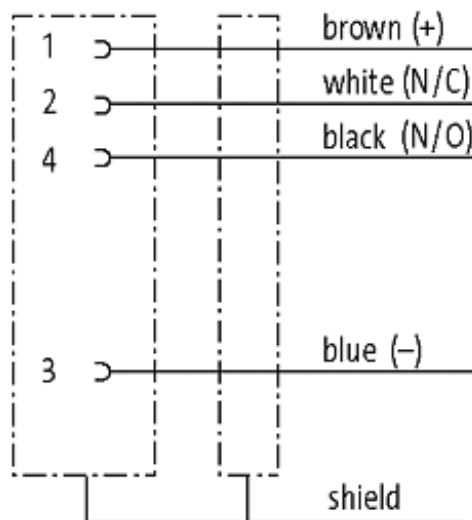

M12 FEMALE 90° SHIELDED

PVC 4X0.34 shielded GRAY, UL,CSA 30m

M12
Female 90°
4-pole, shielded

Plastic housings with good resistance against chemicals and oils. The resistance to aggressive media should be individually tested for your application. Further details on request. Further cable lengths on request.

[Link to Product](#)

Illustration

Female

Product may differ from Image