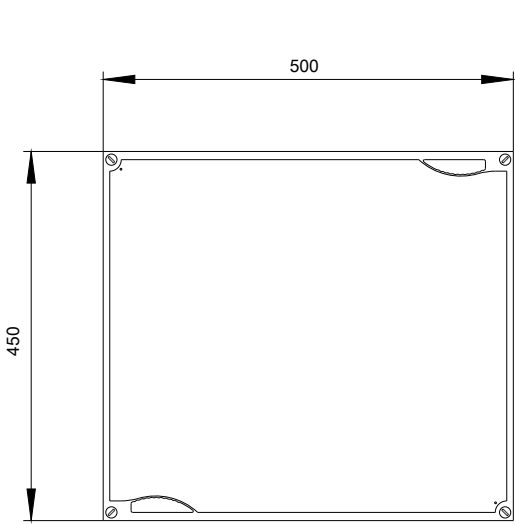

last modified: