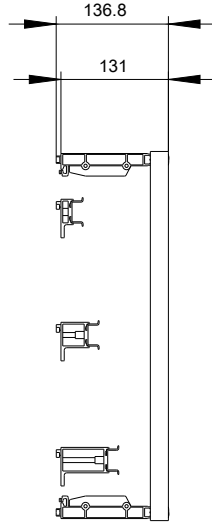

11.03.2015