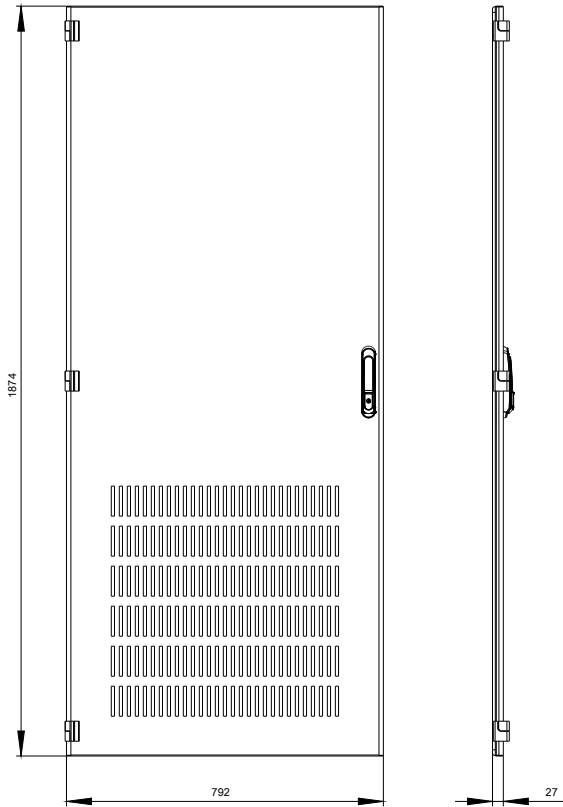

Information- and Downloadcenter (Catalogs, Brochures,...)

<http://www.siemens.com/lowvoltage/catalogs>

Industry Mall (Online ordering system)

<https://eb.automation.siemens.com/mall/en/WW/Catalog/Product/8MF10802UT151BA2>

Service&Support (Manuals, Certificates, Characteristics, FAQs,...)

<http://support.automation.siemens.com/WW/view/en/8MF10802UT151BA2/all>

Image database (product images, 2D dimension drawings, 3D models, device circuit diagrams, ...)

<http://www.automation.siemens.com/bilddb/cax_en.aspx?mfb=8MF10802UT151BA2>

CAX-Online-Generator

<http://www.siemens.com/cax>

Tender specifications

<http://ausschreibungstexte.siemens.com/tiplv>