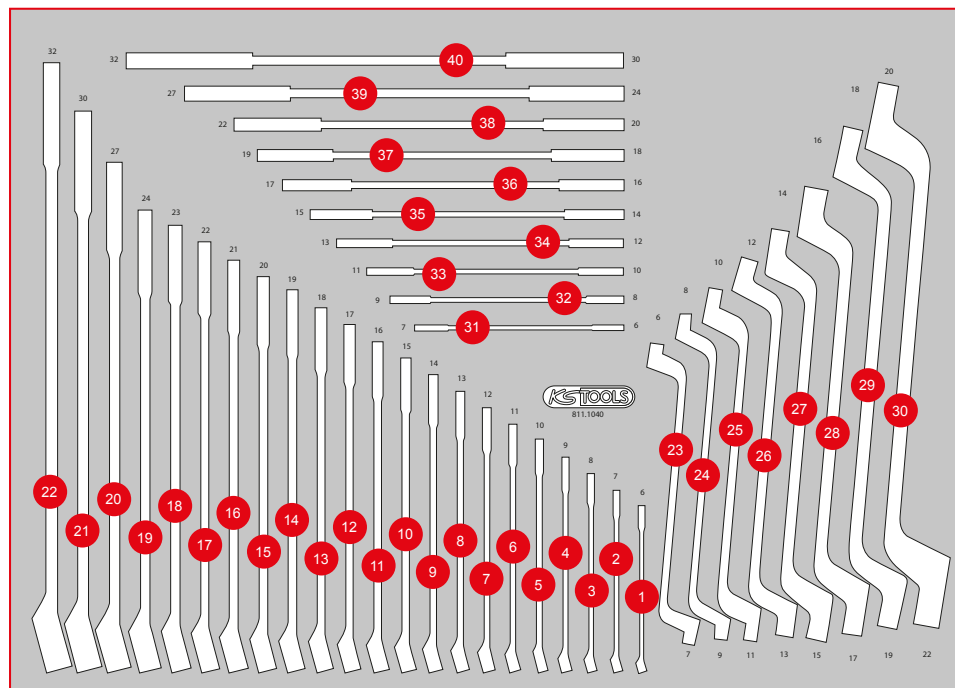

811.1040

M Screw spanner set

Pos.	Code	Description	pcs
1	517.0606	Combination spanners, offset, 6 mm	1
2	517.0607	Combination spanners, offset, 7 mm	1
3	517.0608	Combination spanners, offset, 8 mm	1
4	517.0609	Combination spanners, offset, 9 mm	1
5	517.0610	Combination spanners, offset, 10 mm	1
6	517.0611	Combination spanners, offset, 11 mm	1
7	517.0612	Combination spanners, offset, 12 mm	1
8	517.0613	Combination spanners, offset, 13 mm	1
9	517.0614	Combination spanners, offset, 14 mm	1
10	517.0615	Combination spanners, offset, 15 mm	1
11	517.0616	Combination spanners, offset, 16 mm	1
12	517.0617	Combination spanners, offset, 17 mm	1
13	517.0618	Combination spanners, offset, 18 mm	1
14	517.0619	Combination spanners, offset, 19 mm	1
15	517.0620	Combination spanners, offset, 20 mm	1
16	517.0621	Combination spanners, offset, 21 mm	1
17	517.0622	Combination spanners, offset, 22 mm	1
18	517.0623	Combination spanners, offset, 23 mm	1
19	517.0624	Combination spanners, offset, 24 mm	1
20	517.0627	Combination spanners, offset, 27 mm	1
21	517.0630	Combination spanners, offset, 30 mm	1
22	517.0632	Combination spanners, offset, 32 mm	1
23	517.0701	Double open ended spanners, 6 x 7 mm	1
24	517.0702	Double open ended spanners, 8 x 9 mm	1
25	517.0704	Double open ended spanners, 10 x 11 mm	1
26	517.0707	Double open ended spanners, 12 x 13 mm	1
27	517.0709	Double open ended spanners, 14 x 15 mm	1
28	517.0710	Double open ended spanners, 16 x 17 mm	1
29	517.0712	Double open ended spanners, 18 x 19 mm	1
30	517.0714	Double open ended spanners, 20 x 22 mm	1
31	517.0716	Double open ended spanners, 24 x 27 mm	1
32	517.0718	Double open ended spanners, 30 x 32 mm	1
33	517.0801	Double ring spanner, offset, 6 x 7 mm	1
34	517.0802	Double ring spanner, offset, 8 x 9 mm	1
35	517.0804	Double ring spanner, offset, 10 x 11 mm	1
36	517.0807	Double ring spanner, offset, 12 x 13 mm	1
37	517.0809	Double ring spanner, offset, 14 x 15 mm	1
38	517.0810	Double ring spanner, offset, 16 x 17 mm	1
39	517.0812	Double ring spanner, offset, 18 x 19 mm	1
40	517.0813	Double ring spanner, offset, 20 x 22 mm	1