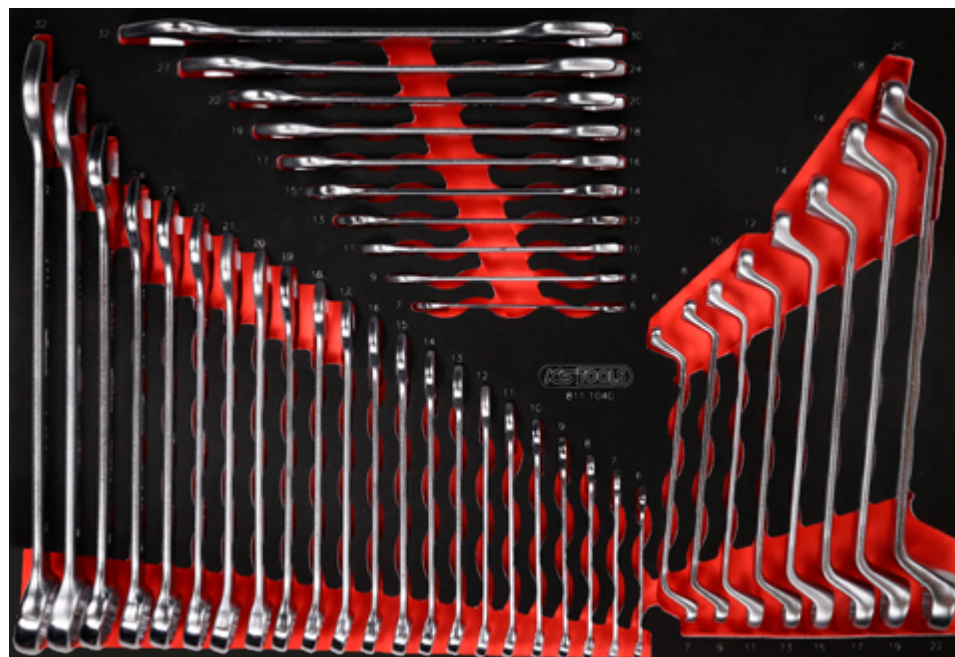

811.1040

M Screw spanner set

Pos.	Code	Description	pcs
1	517.0606	Combination spanners, offset, 6 mm	1
2	517.0607	Combination spanners, offset, 7 mm	1
3	517.0608	Combination spanners, offset, 8 mm	1
4	517.0609	Combination spanners, offset, 9 mm	1
5	517.0610	Combination spanners, offset, 10 mm	1
6	517.0611	Combination spanners, offset, 11 mm	1
7	517.0612	Combination spanners, offset, 12 mm	1
8	517.0613	Combination spanners, offset, 13 mm	1
9	517.0614	Combination spanners, offset, 14 mm	1
10	517.0615	Combination spanners, offset, 15 mm	1
11	517.0616	Combination spanners, offset, 16 mm	1
12	517.0617	Combination spanners, offset, 17 mm	1
13	517.0618	Combination spanners, offset, 18 mm	1
14	517.0619	Combination spanners, offset, 19 mm	1
15	517.0620	Combination spanners, offset, 20 mm	1
16	517.0621	Combination spanners, offset, 21 mm	1
17	517.0622	Combination spanners, offset, 22 mm	1
18	517.0623	Combination spanners, offset, 23 mm	1
19	517.0624	Combination spanners, offset, 24 mm	1
20	517.0627	Combination spanners, offset, 27 mm	1
21	517.0630	Combination spanners, offset, 30 mm	1
22	517.0632	Combination spanners, offset, 32 mm	1
23	517.0701	Double open ended spanners, 6 x 7 mm	1
24	517.0702	Double open ended spanners, 8 x 9 mm	1
25	517.0704	Double open ended spanners, 10 x 11 mm	1
26	517.0707	Double open ended spanners, 12 x 13 mm	1
27	517.0709	Double open ended spanners, 14 x 15 mm	1
28	517.0710	Double open ended spanners, 16 x 17 mm	1
29	517.0712	Double open ended spanners, 18 x 19 mm	1
30	517.0714	Double open ended spanners, 20 x 22 mm	1
31	517.0716	Double open ended spanners, 24 x 27 mm	1
32	517.0718	Double open ended spanners, 30 x 32 mm	1
33	517.0801	Double ring spanner, offset, 6 x 7 mm	1
34	517.0802	Double ring spanner, offset, 8 x 9 mm	1
35	517.0804	Double ring spanner, offset, 10 x 11 mm	1
36	517.0807	Double ring spanner, offset, 12 x 13 mm	1
37	517.0809	Double ring spanner, offset, 14 x 15 mm	1
38	517.0810	Double ring spanner, offset, 16 x 17 mm	1
39	517.0812	Double ring spanner, offset, 18 x 19 mm	1
40	517.0813	Double ring spanner, offset, 20 x 22 mm	1