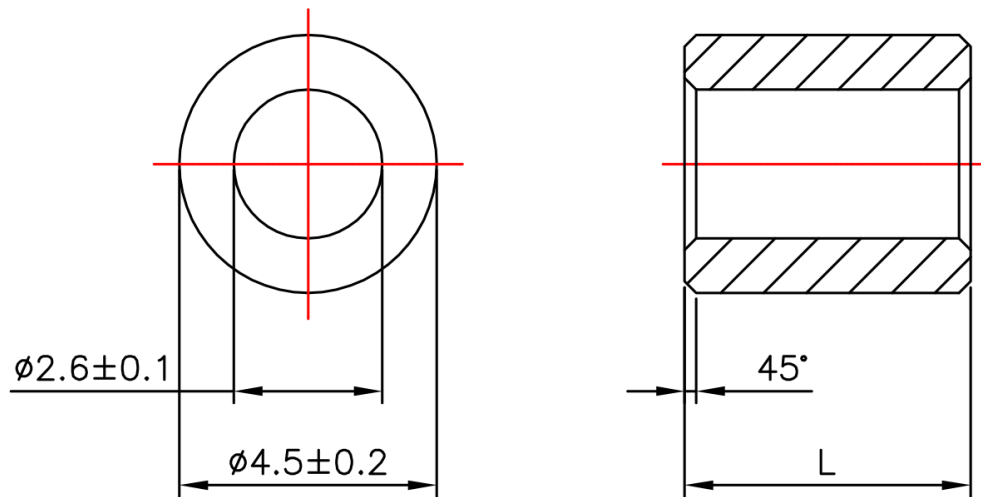

## Specifications

Material : Brass.  
Heat Treatment : None.  
Finish : Nickel Plated.

Dimensions : Millimetres

## Part Number Table

| Description                                     | L              | Part Number |
|---|----------------|-------------|
| Circular Spacer, Brass, 4.5mm x 1.5mm, 2.6mm ID | $1.5 \pm 0.13$ | MP008156    |
| Circular Spacer, Brass, 4.5mm x 2mm, 2.6mm ID   | $2 \pm 0.13$   | MP008157    |
| Circular Spacer, Brass, 4.5mm x 3mm, 2.6mm ID   | $3 \pm 0.13$   | MP008158    |
| Circular Spacer, Brass, 4.5mm x 5mm, 2.6mm ID   | $5 \pm 0.13$   | MP008159    |