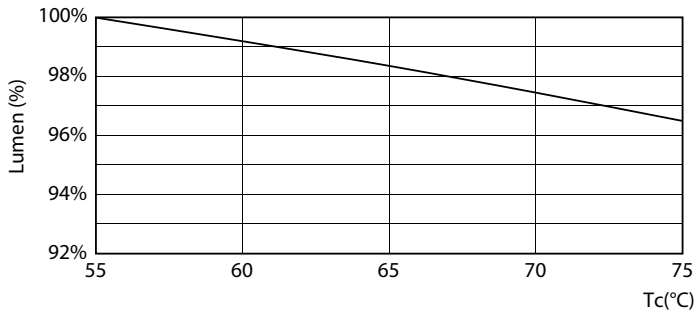

Product data

General Information	
Cap-Base	G5 [G5]
Nominal lifetime	50,000 hour(s)
Switching Cycle	200,000
Lighting Technology	LED
Flux measurement reference	Sphere

Light Technical	
Color Code	840 [CCT of 4000K]
Beam Angle (Nom)	200 degree(s)
Luminous Flux	5,600 lumen
Color Designation	Cool White (CW)
Correlated Color Temperature (Nom)	4000 K
Luminous Efficacy (rated) (Nom)	155 lm/W
Color Consistency	<6
Color rendering index (CRI)	80
LLMF At End Of Nominal Lifetime (Nom)	70 %

MASTER LEDtube Mains T5

Photometric data

Light Distribution Diagram - MAS LEDtube 1500mm UO 36W 840 T5

Lifetime

Life Expectancy Diagram - MAS LEDtube 1500mm UO 36W 840 T5

Life Expectancy Diagram

Lumen Maintenance Diagram - MAS LEDtube 1500mm UO 36W 840 T5