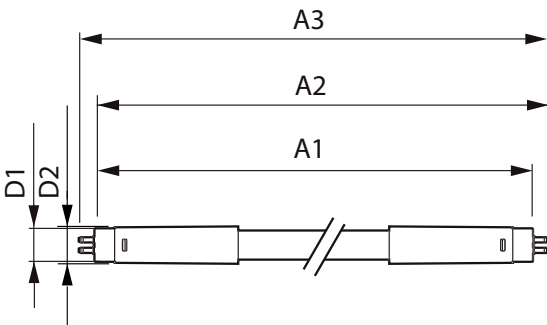

Temperature	
Ambient temperature range	-20 °C to 45 °C
T-Case Maximum (Nom)	75 °C

Controls and Dimming	
Dimmable	No

MASTER LEDtube Mains T5

Mechanical and Housing

Bulb Finish	Frosted
Bulb Material	Glass
Product Length	1,500 mm
Bulb Shape	Tube, double-ended

Dimensional drawing

Product	D1	D2	A1	A2	A3
MAS LEDtube 1500mm UO 36W 840 T5	15.5 mm	18.8 mm	1,449 mm	1,456.1 mm	1,463.2 mm

Photometric data

Spectral Power Distribution Colour - MAS LEDtube 1500mm UO 36W 840 T5