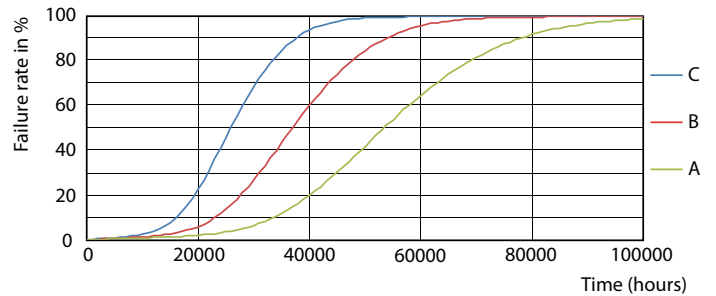

MASTER LEDtube Mains T5

Photometric data

Light Distribution Diagram - MAS LEDtube 1500mm UO 36W 840 T5

Lifetime

Life Expectancy Diagram - MAS LEDtube 1500mm UO 36W 840 T5

Life Expectancy Diagram

Lumen Maintenance Diagram - MAS LEDtube 1500mm UO 36W 840 T5