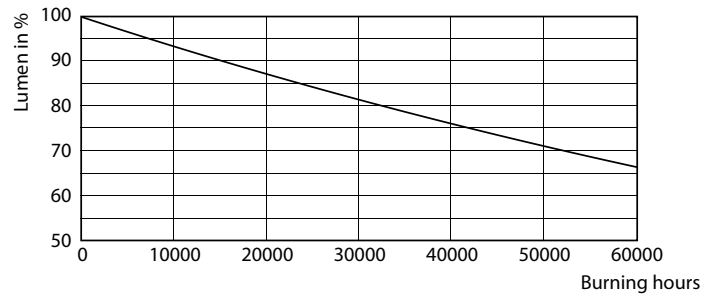

Product data

General Information	
Cap-Base	G5 [G5]
Nominal lifetime	50,000 hour(s)
Switching Cycle	200,000
Lighting Technology	LED
Flux measurement reference	Sphere

Light Technical	
Color Code	840 [CCT of 4000K]
Beam Angle (Nom)	200 degree(s)
Luminous Flux	5,600 lumen
Color Designation	Cool White (CW)
Correlated Color Temperature (Nom)	4000 K
Luminous Efficacy (rated) (Nom)	155 lm/W
Color Consistency	<6
Color rendering index (CRI)	80
LLMF At End Of Nominal Lifetime (Nom)	70 %

MASTER LEDtube Mains T5

Photometric data

Light Distribution Diagram - MAS LEDtube 1500mm UO 36W 840 T5

Lifetime

Life Expectancy Diagram - MAS LEDtube 1500mm UO 36W 840 T5

Life Expectancy Diagram

Lumen Maintenance Diagram - MAS LEDtube 1500mm UO 36W 840 T5