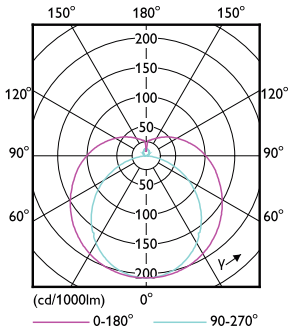

Dimensional drawing

Product	D1	D2	A1	A2	A3
MAS LEDtube 1500mm UO 36W 840 T5	15.5 mm	18.8 mm	1,449 mm	1,456.1 mm	1,463.2 mm

Photometric data

Spectral Power Distribution Colour - MAS LEDtube 1500mm UO 36W 840 T5

MASTER LEDtube Mains T5

Photometric data

Light Distribution Diagram - MAS LEDtube 1500mm UO 36W 840 T5

Lifetime

Life Expectancy Diagram - MAS LEDtube 1500mm UO 36W 840 T5

Life Expectancy Diagram

Lumen Maintenance Diagram - MAS LEDtube 1500mm UO 36W 840 T5