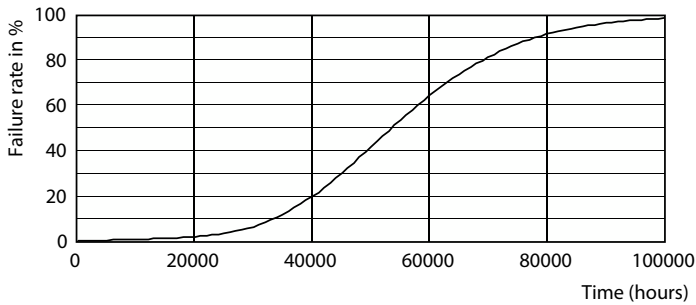

Lifetime

Life Expectancy Diagram - MAS LEDtube 1500mm UO 36W 840 T5