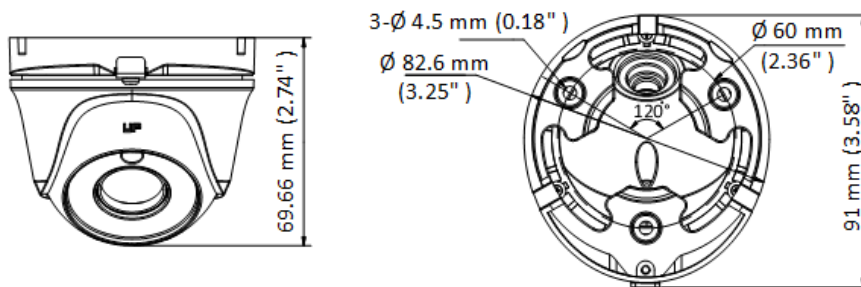

▪ **Available Model**

HWT-T150-M

▪ **Dimension**

▪ **Accessory**

▪ **Optional**

HIA-B201	HIA-B301	HIA-B401-110T	HIA-J101
Corner mount	Vertical pole mount	Wall Mount	Junction Box

Distributed by

Headquarters

No.555 Qianmo Road, Binjiang District,
Hangzhou 310051, China
T +86-571-8807-5998
overseasbusiness@hikvision.com

Hikvision USA
T +1-909-895-0400
sales.usa@hikvision.com

Hikvision Europe
T +31-23-55-42-770
info.eu@hikvision.com

Hikvision Middle East
T +971-4-8816086
salesme@hikvision.com

Hikvision Russia
T +7-495-669-67-99
saleru@hikvision.com

Hikvision India
T +91-22-28469900
sales@pramahikvision.com

Hikvision Italy
T +39-0438-6902
info.it@hikvision.com

Hikvision France
T +33(0)1-85-330-450
info.fr@hikvision.com

Hikvision Spain
T +34-91-737-16-55
info.es@hikvision.com

Hikvision Poland
T +48-22-460-01-50
poland@hikvision.com

Hikvision UK
T +01628-902140
support.uk@hikvision.com

Hikvision Singapore
T +65-6684-4718
sg@hikvision.com

Hikvision Oceania
T +61-2-8599-4233
salesau@hikvision.com

Hikvision Canada
T +1-909-895-0400
sales.usa@hikvision.com

Hikvision Korea
T +82-31-731-8841
sales.korea@hikvision.com

Hikvision Brazil
T +55 11 3318-0050
Latam.support@hikvision.com

Hikvision Africa
T +27 (0) 0351172
sale.africa@hikvision.com

Hikvision Hong Kong
T +852-2151-1761