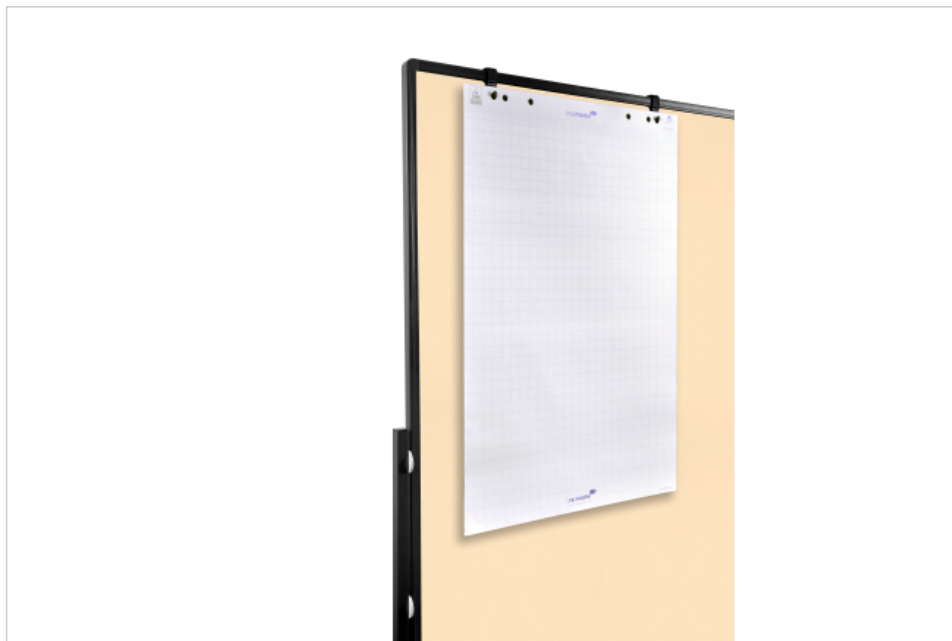

- Easily collect ideas and create overviews
- Pin paper directly on the board surface or add a flipchart paper pad
- Attractive, lightweight and mobile design
- Extremely versatile: Can be used in portrait or landscape orientation as pinboard, flipchart or divider wall
- Quick linking of several boards with "one-over-the-other" foot construction
- Quick tool-free mounting: can be set up by one person
- The article is not a stock article and will be produced on demand, therefore neither no cancellation of the order is possible nor a return of the goods

### foldable 150x120cm beige

- High-quality, foldable mobile workshop board
- Double-sided felt pinboard
- Matte coated aluminium board frame
- Footings and legs in matte coated steel
- Height adjustable at two fixed positions
- Vertical and horizontal board mounting option
- Set of 4 lockable castors and click-on paper hooks included
- Minimal height of the total product: 196 cm (vertical setup)
- Maximum height of the total product (vertical setup): 226 cm
- Board size: H 150 x W 120 cm

## Specifications

Surface (material/colour)	Felt / Beige
Frame (material/colour)	Aluminium / Black
Corner (material/colour)	Plastic / -
Article dimensions	1200 x 1500 x - mm
Total dimensions	- x 1960 x - mm
Mobile	Yes
Castors	Yes
Number of lockable castors	4
Foldable	Yes
Product warranty	2 Years