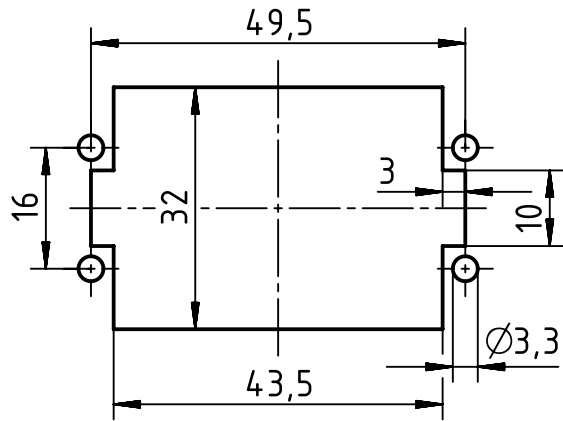

1 2 3 4 5 6

A

B

C

D

panel cut out

	All Dimensions in mm Original Size DIN A4		Scale 1:1	Free size tol.		Ref.
						Sub.
	All rights reserved		Created by PETERSM	Inspected by BERGHORN	Standardisation TIEMANNA	Date 2015-06-22
	Department EL PD - DE					State Final Release
HARTING Electric GmbH & Co. KG D-32339 Espelkamp			Title Han A 10 Pos. F Insert Screw			Doc-Key / ECM-Nr. 100087383/UGD/005/A 500000090523
			Type TB	Number 09 20 010 2812		Rev. A Page 1/1