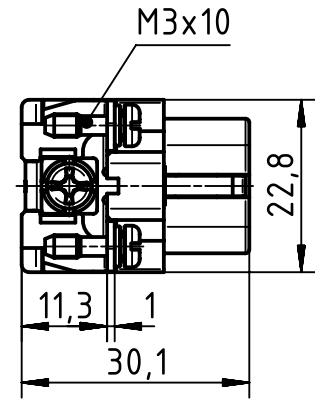

1 2 3 4 5 6

A

B

C

D

panel cut out

	All Dimensions in mm Original Size DIN A4		Scale 1:1	Free size tol.		Ref.
						Sub.
	All rights reserved		Created by PETERSM	Inspected by BERGHORN	Standardisation TIEMANNA	Date 2015-06-22
	Department EL PD - DE					State Final Release
HARTING Electric GmbH & Co. KG D-32339 Espelkamp			Title Han A 10 Pos. F Insert Screw			Doc-Key / ECM-Nr. 100087383/UGD/005/A 500000090523
			Type TB	Number 09 20 010 2812		Rev. A Page 1/1