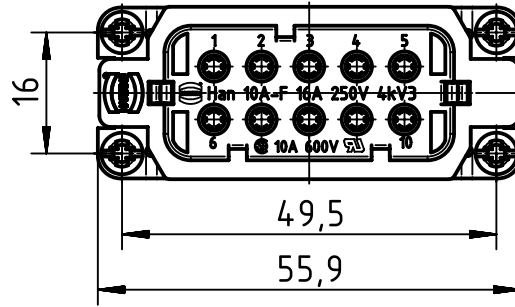

1 2 3 4 5 6

A

B

C

D

panel cut out

	All Dimensions in mm Original Size DIN A4		Scale 1:1	Free size tol.		Ref.
						Sub.
	All rights reserved		Created by PETERSM	Inspected by BERGHORN	Standardisation TIEMANNA	Date 2015-06-22
	Department EL PD - DE					State Final Release
HARTING Electric GmbH & Co. KG D-32339 Espelkamp			Title Han A 10 Pos. F Insert Screw			Doc-Key / ECM-Nr. 100087383/UGD/005/A 500000090523
			Type TB	Number 09 20 010 2812		Rev. A Page 1/1