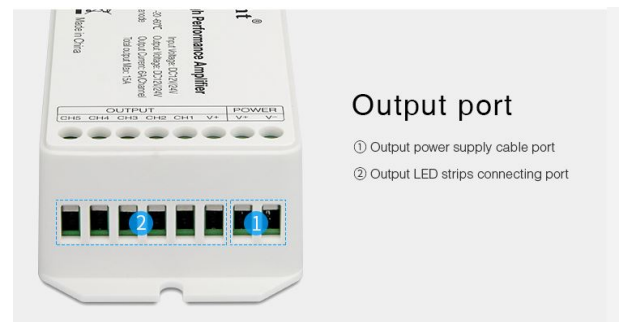

Synergy 21 LED Controller 5-Channel Amplifier *Milight/Miboxer*

Product Name: 5-Channel High Performance Amplifier
Model No.: PA5
Work Temperature: -20~60°C
Input Voltage: DC12/24V
Output Voltage: DC12/24V
Output Current: 6A/Channel
Total output Max: 15A
Switching Rate: 10Mbps
Connection: Common anode
Product Size: 115*48*27mm

Weitere Bilder

Input port

- ① Input power supply cable port
- ② Input LED strips connecting port

Output port

- ① Output power supply cable port
- ② Output LED strips connecting port

PC Housing

Adopt high-end PC housing with best quality