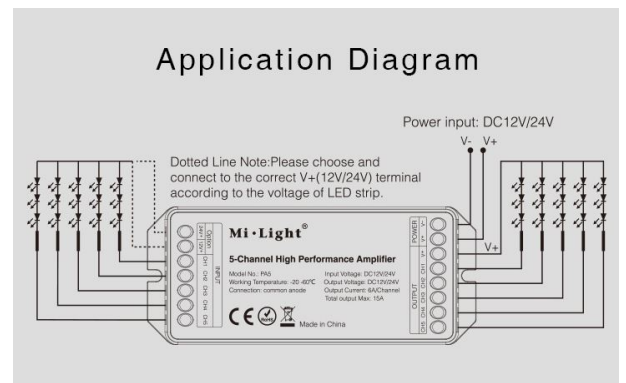

Synergy 21 LED Controller 5-Channel Amplifier *Milight/Miboxer*

Product Name: 5-Channel High Performance Amplifier
Model No.: PA5
Work Temperature: -20~60°C
Input Voltage: DC12/24V
Output Voltage: DC12/24V
Output Current: 6A/Channel
Total output Max: 15A
Switching Rate: 10Mbps
Connection: Common anode
Product Size: 115*48*27mm

Weitere Bilder

Input port

- ① Input power supply cable port
- ② Input LED strips connecting port

Output port

- ① Output power supply cable port
- ② Output LED strips connecting port

PC Housing

Adopt high-end PC housing with best quality