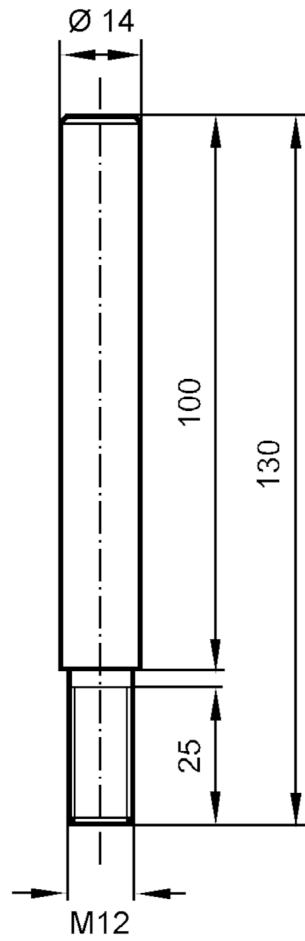

E20939

Mounting rod

ROD MOUNTING STRAIGHT D14MM

Application	
Design	straight
Mechanical data	
Weight [g]	206.5
Dimensions [mm]	M12
Thread designation	M12
Materials	stainless steel (1.4571/316Ti)
Length [mm]	130
Remarks	
Pack quantity	1 pcs.