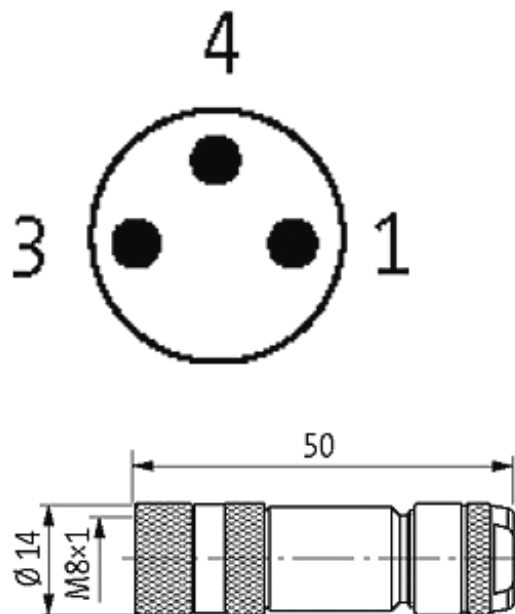

M8 FEMALE 0° SHIELDED WIREABLE SCREW TERM.

3-pol. 0,14...0.5mm²

Female straight

3-pole, shielded

Screw terminals

Connection cross section: 0.14...0.5 mm²

[Link to Product](#)

Illustration

Female

Product may differ from Image

Approvals

Form

08661

Technical Data

Operating voltage	max. 60 V AC/DC
Operating current per contact	max. 4 A
Connection cross section	0.14...0.5 mm ²
Sealing range (cable diameter)	3.5...5.5 mm
Protection	IP67 inserted and tightened (EN 60529)

General data

Temperature range	-25...+85 °C
Dimensions H × W × D	49×14×14 mm

Commercial data

country of origin	DE
customs tariff number	85369010
minimum order quantity	1