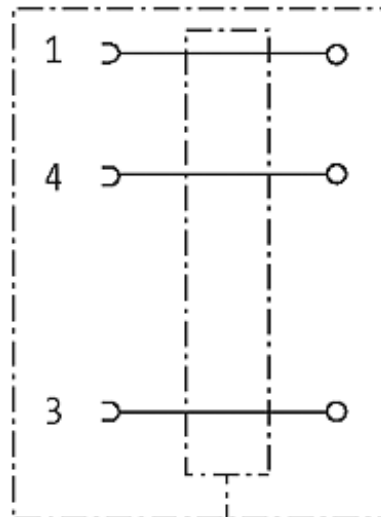

M8 FEMALE 0° SHIELDED WIREABLE SCREW TERM.

3-pol. 0,14...0.5mm²

Female straight

3-pole, shielded

Screw terminals

Connection cross section: 0.14...0.5 mm²

[Link to Product](#)

Illustration

Female

Product may differ from Image

Approvals

Form

08661

Technical Data

Operating voltage	max. 60 V AC/DC
Operating current per contact	max. 4 A
Connection cross section	0.14...0.5 mm ²
Sealing range (cable diameter)	3.5...5.5 mm
Protection	IP67 inserted and tightened (EN 60529)

General data

Temperature range	-25...+85 °C
Dimensions H × W × D	49×14×14 mm

Commercial data

country of origin	DE
customs tariff number	85369010
minimum order quantity	1