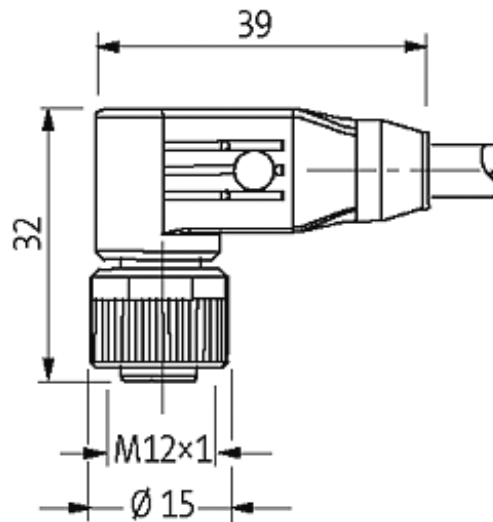

M12 FEMALE 90° SHIELDED

PUR 4X0.34 shielded GRAY, UL/CSA, drag ch 5m

M12
Female 90°
4-pole, shielded

Plastic housings with good resistance against chemicals and oils. The resistance to aggressive media should be individually tested for your application. Further details on request. Further cable lengths on request.

[Link to Product](#)

Illustration

Female

Product may differ from Image