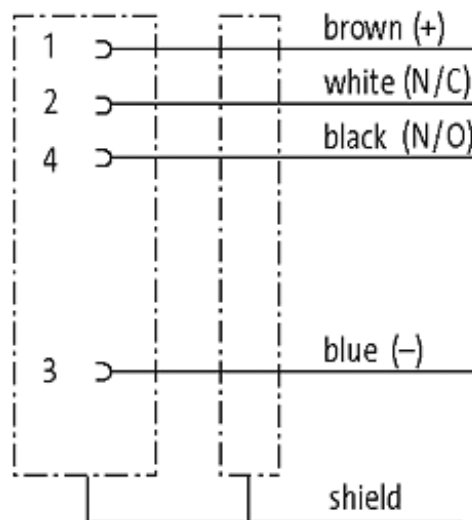

M12 FEMALE 90° SHIELDED

PUR 4X0.34 shielded GRAY, UL/CSA, drag ch 5m

M12
Female 90°
4-pole, shielded

Plastic housings with good resistance against chemicals and oils. The resistance to aggressive media should be individually tested for your application. Further details on request. Further cable lengths on request.

[Link to Product](#)

Illustration

Female

Product may differ from Image