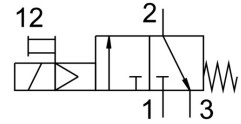

# On/off valve HEE-1/8-D-MINI-24

Part number: 165068

FESTO

## Data sheet

Feature	Value
Maritime classification	See certificate
Short type code	HEE
Symbol	00991008
Operating pressure	2.5 bar ... 16 bar
Characteristic coil data	24 V DC: 3.0 W
Permissible voltage fluctuations	+/- 10 %
Operating medium	Compressed air to ISO 8573-1:2010 [7:4:4] Inert gases
Note on operating and pilot medium	Lubricated operation possible (in which case lubricated operation will always be required)
Note on materials	RoHS-compliant
Air purity class at output	Compressed air to ISO 8573-1:2010 [7:4:4] Inert gases
Electrical connection	Plugs To DIN EN 175301-803 Type C