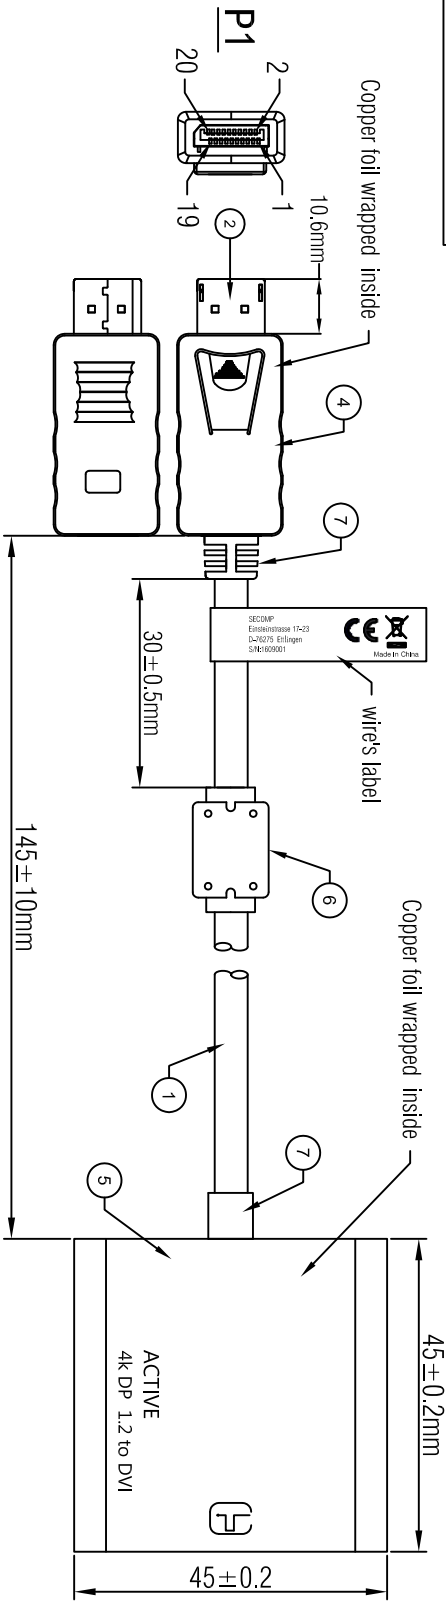

RoHS Compliant

Function test:
Don't test it by test machine or test device, or it will be damaged.
It can only be tested by computer/ notebook/ player/ display device.

- 1.Real Test Passed 3840*2160P 30Hz.
- 2.Real Test Not Twinkling Double Vision and Decolor.

7	45P BLACK PVC				6
6	FERRITE CORE SIZE: 9.8*13.5*6.35mm				PCS
5	DVI(24+5) FEMALE ABS SHELL(Gold Plated 1U^m)				PCS
4	DP 20P MALE ABS SHELL(Gold Plated 1U^m)				PCS
3	DVI(24+5) FEMALE(White Insulator,Gold Plated 1U^m)+Knurled nut+PCBA(DVI Active)				PCS
2	DP 20P MALE(Black Insulator,Gold Plated 1U^m)				PCS
1	UL20276(32#*1P+D+AL/MY)*5+32#*5C+D+AL+B.0D=5.0mm.BLACK PVC JACKET.				PCS
NUMBER	PRODUCT SPECIFICATIONS			Quantity	Unit

D			
C			
B			
VER.A	REVISE		DATE

ROLINE GOLD Cable Adapter, DP-DVI, M/F, V1.2

Item 12.03.3175

Draw Kobe Date: 2016.09.27

Approval

Duty F16

Sample NO.

Drawings of 1:1 Proportion: 1:1 (mm) A4