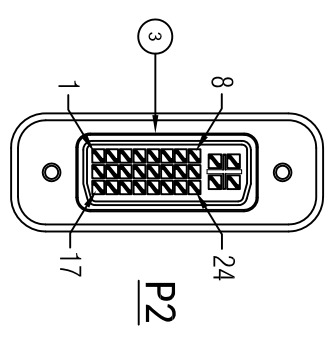

RoHS Compliant

Function test:
Don't test it by test machine or test device, or it will be damaged.
It can only be tested by computer/ notebook/ player/ display device.

- 1.Real Test Passed 3840*2160P 30Hz.
- 2.Real Test Not Twinkling Double Vision and Decolor.

7	45P BLACK PVC				6
6	FERRITE CORE SIZE: 9.8*13.5*6.35mm				PCS
5	DVI(24+5) FEMALE ABS SHELL(Gold Plated 1U^m)				PCS
4	DP 20P MALE ABS SHELL(Gold Plated 1U^m)				PCS
3	DVI(24+5) FEMALE(White Insulator,Gold Plated 1U^m)+Knurled nut+PCBA(DVI Active)				PCS
2	DP 20P MALE(Black Insulator,Gold Plated 1U^m)				PCS
1	UL20276(32#*1P+D+AL/MY)*5+32#*5C+D+AL+B.0D=5.0mm.BLACK PVC JACKET.				PCS
NUMBER	PRODUCT SPECIFICATIONS			Quantity	Unit

D			
C			
B			
VER.A	REVISE		DATE

ROLINE GOLD Cable Adapter, DP-DVI, M/F, V1.2

Item 12.03.3175

Draw Kobe Date: 2016.09.27

Approval

Duty F16

Sample NO.

Drawings of 1:1 Proportion: 1:1 (mm) A4