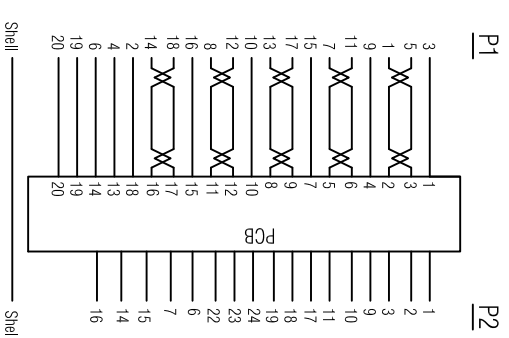

RoHS Compliant

Function test:
Don't test it by test machine or test device, or it will be damaged.
It can only be tested by computer/ notebook/ player/ display device.

- 1.Real Test Passed 3840*2160P 30Hz.
- 2.Real Test Not Twinkling Double Vision and Decolor.

7	45P BLACK PVC				6
6	FERRITE CORE SIZE: 9.8*13.5*6.35mm				PCS
5	DVI(24+5) FEMALE ABS SHELL(Gold Plated 1U^m)				PCS
4	DP 20P MALE ABS SHELL(Gold Plated 1U^m)				PCS
3	DVI(24+5) FEMALE(White Insulator,Gold Plated 1U^m)+Knurled nut+PCBA(DVI Active)				PCS
2	DP 20P MALE(Black Insulator,Gold Plated 1U^m)				PCS
1	UL20276(32#*1P+D+AL/MY)*5+32#*5C+D+AL+B.0D=5.0mm.BLACK PVC JACKET.				PCS
NUMBER	PRODUCT SPECIFICATIONS			Quantity	Unit

D			
C			
B			
VER.A	REVISE		DATE

ROLINE GOLD Cable Adapter, DP-DVI, M/F, V1.2

Item 12.03.3175

Draw Kobe Date: 2016.09.27

Approval

Duty F16

Sample NO.

Drawings of 1:1 Proportion: 1:1 (mm) A4