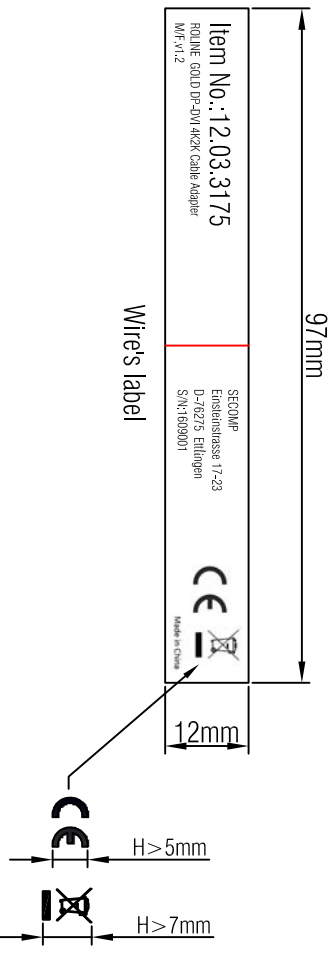

RoHS Compliant

Function test:
Don't test it by test machine or test device, or it will be damaged.
It can only be tested by computer/ notebook/ player/ display device.

- 1.Real Test Passed 3840*2160P 30Hz.
- 2.Real Test Not Twinkling Double Vision and Decolor.

7	45P BLACK PVC				6
6	FERRITE CORE SIZE: 9.8*13.5*6.35mm				PCS
5	DVI(24+5) FEMALE ABS SHELL(Gold Plated 1U^m)				PCS
4	DP 20P MALE ABS SHELL(Gold Plated 1U^m)				PCS
3	DVI(24+5) FEMALE(White Insulator,Gold Plated 1U^m)+Knurled nut+PCBA(DVI Active)				PCS
2	DP 20P MALE(Black Insulator,Gold Plated 1U^m)				PCS
1	UL20276(32#*1P+D+AL/MY)*5+32#*5C+D+AL+B.0D=5.0mm.BLACK PVC JACKET.				PCS
NUMBER	PRODUCT SPECIFICATIONS			Quantity	Unit

D			
C			
B			
VER.A	REVISE		DATE

ROLINE GOLD Cable Adapter, DP-DVI, M/F, V1.2

Item 12.03.3175

Draw Kobe Date: 2016.09.27

Approval

Duty F16

Sample NO.

Drawings of 1:1 Proportion: 1:1 (mm) A4