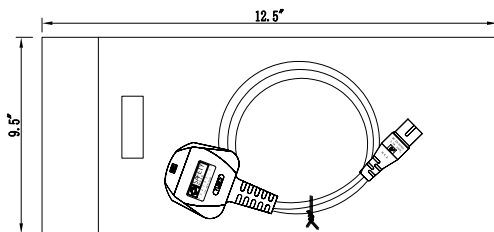

UK Plug to IEC 60320 C7

Specifications

Connector to Connector	: UK Plug to IEC 60320 C7
Current Rating	: 3A
Cable Length	: 2m (6.6ft)
Jacket Colour	: Black

Diagram

Part Number Table

Description	Part Number
UK Plug to IEC 60320 C7, Black, 2m	PEL00419

Dimensions : Millimetres

Important Notice : This data sheet and its contents (the "Information") belong to the members of the AVNET group of companies (the "Group") or are licensed to it. No licence is granted for the use of it other than for information purposes in connection with the products to which it relates. No licence of any intellectual property rights is granted. The Information is subject to change without notice and replaces all data sheets previously supplied. The Information supplied is believed to be accurate but the Group assumes no responsibility for its accuracy or completeness, any error in or omission from it or for any use made of it. Users of this data sheet should check for themselves the Information and the suitability of the products for their purpose and not make any assumptions based on information included or omitted. Liability for loss or damage resulting from any reliance on the Information or use of it (including liability resulting from negligence or where the Group was aware of the possibility of such loss or damage arising) is excluded. This will not operate to limit or restrict the Group's liability for death or personal injury resulting from its negligence. pro-ELEC is the registered trademark of Premier Farnell Limited 2019.