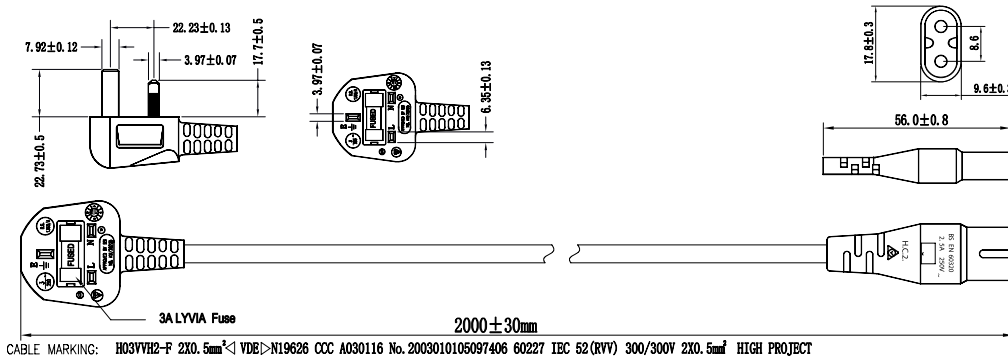

UK Plug to IEC 60320 C7

Specifications

Connector to Connector	: UK Plug to IEC 60320 C7
Current Rating	: 3A
Cable Length	: 2m (6.6ft)
Jacket Colour	: Black

Diagram

Part Number Table

Description	Part Number
UK Plug to IEC 60320 C7, Black, 2m	PEL00419

Dimensions : Millimetres

Important Notice : This data sheet and its contents (the "Information") belong to the members of the AVNET group of companies (the "Group") or are licensed to it. No licence is granted for the use of it other than for information purposes in connection with the products to which it relates. No licence of any intellectual property rights is granted. The Information is subject to change without notice and replaces all data sheets previously supplied. The Information supplied is believed to be accurate but the Group assumes no responsibility for its accuracy or completeness, any error in or omission from it or for any use made of it. Users of this data sheet should check for themselves the Information and the suitability of the products for their purpose and not make any assumptions based on information included or omitted. Liability for loss or damage resulting from any reliance on the Information or use of it (including liability resulting from negligence or where the Group was aware of the possibility of such loss or damage arising) is excluded. This will not operate to limit or restrict the Group's liability for death or personal injury resulting from its negligence. pro-ELEC is the registered trademark of Premier Farnell Limited 2019.