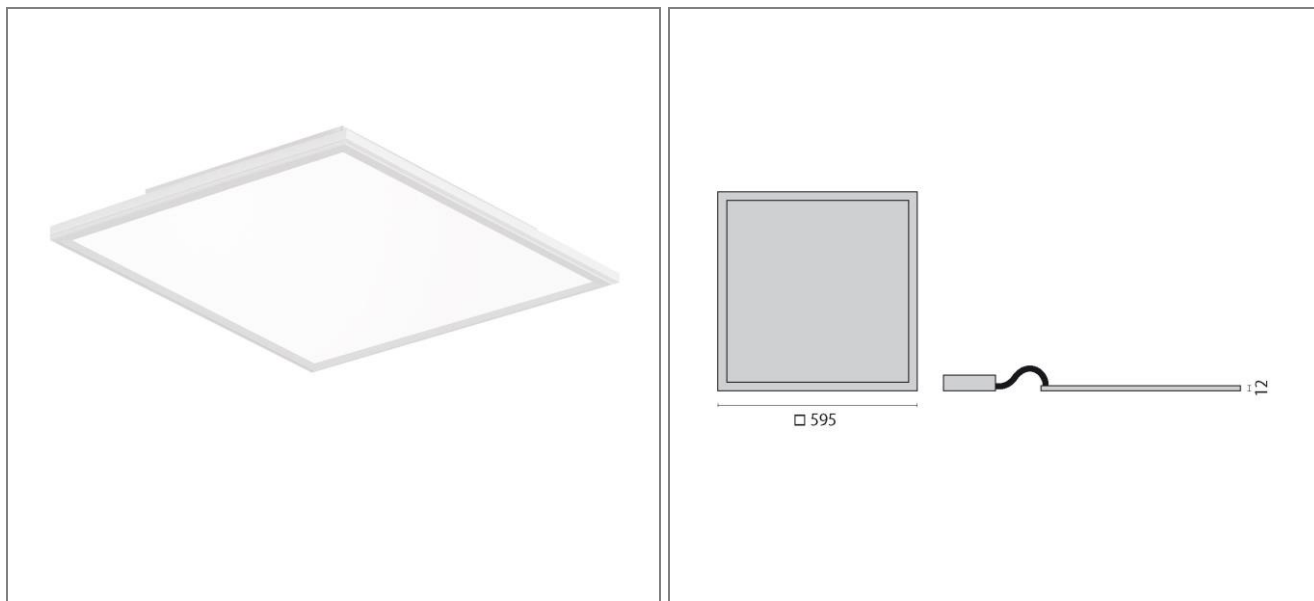

ART.: 8607891366400

FL SQUARE 600 IL OP

Art.: 8607891366400, FL SQUARE IL, Direct, 33W, 4000K, Driver dali, 596mm, Symmetrical, > 75°, White, Lay-in LED luminaire for indoors, consisting of: Die-cast aluminium housing, powder-coated / LED Sidelight-Technology and light orienting plastic optic for a homogenous light distribution over the entire area of the cover / Colour rendering index Ra > 80 / Colour tolerance according to MacAdam = 3 SDCM / Dimmable via TouchDIM / Suitable for lattice and coffered ceilings / Complete with electric converter / DALI dimmable / UGR <19 for all luminosities / Protection class IP43 (for light emission surface for installation in closed ceilings) / Recessed luminaire can only be used for cut ceilings with separately available installation frames / Separate accessory allows the lights to be used as a suspended, surface mounted or recessed luminaires

Connected load	33 W
Luminous flux	3920 lm
Efficiency	119 lm/W
Colour temperature	4000K
Colour rendering (CRI)	80
IP class	20
Nominal voltage	220 – 240 V
Colour	WH-RAL9016
UGR	≤ 22