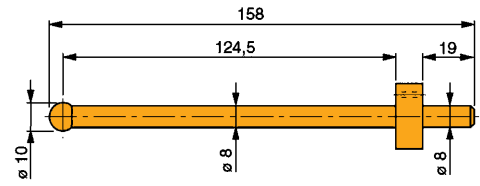

## Spherical measuring probe, extra long

Diameter 10 mm

<b>Art. no.</b>	<b>35172 430</b>
<b>Brand</b>	TESA
<b>Manufacturer Part Number</b>	0071684817
<b>Gross Weight</b>	0.180 kg
<b>Product Group</b>	362