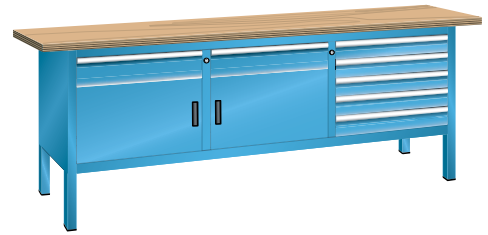

Cabinet workbench

Variety of drawer versions

LISTA
making workspace work

Application:

Versatile, state-of-the-art workstation for production, workshop and hobbies.

Execution:

- Robust construction and high-quality materials - extremely resilient
- Variable substructures for sufficient storage space

Art. no.	50305 001
Number of drawers	7 PCS
Working height	840 mm
Worktop width	2000 mm
Worktop height	40 mm
Colour of front	Light blue RAL 5012
Worktop depth	700 mm
Cabinet colour	Light blue RAL 5012
Drawer front height	5 x 100 mm, 2 x 150 mm
Load-carrying capacity per drawer	75 kg
Door height	350 mm
Material of worktop	Multiplex beech
Product Group	Prod. Gr. 5AN