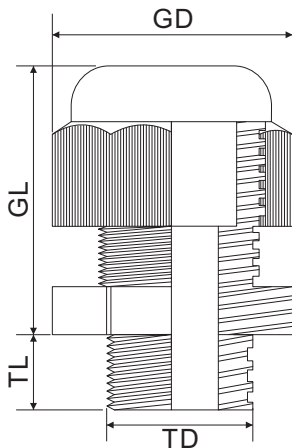

Plastic Cable Gland Set Metric Thread

Specification

Material:

Gland - PA 66

Seal - NBR

Color:

Black (RAL9005)

Grey (RAL7035)

White (RAL 9010)

Thread type: Metric

Waterproof class: IP68

Working temp.: -20 ~ 80°C

* Washer and Locking Nut are including in set

Item number	Thread	Cable range (ømm)	TD (ømm)	TL (mm)	GL (mm)	GD (ømm)	Color	Pcs.
2102CA126	M 12	3.0 ~ 6.5	11.8	9.0	20.1	17.0	Black	12
2102CA127	M 16	4.0 ~ 8.0	15.7	9.0	23.5	20.8	Black	8
2102CA128	M 20	6.0 ~ 12.0	19.7	9.0	27.0	26.0	Black	5
2102CA129	M 12	3.0 ~ 6.5	11.8	9.0	20.1	17.0	Grey	12
2102CA130	M 16	4.0 ~ 8.0	15.7	9.0	23.5	20.8	Grey	8
2102CA131	M 20	6.0 ~ 12.0	19.7	9.0	27.0	26.0	Grey	5
2102CA132	M 12	3.0 ~ 6.5	11.8	9.0	20.1	17.0	White	12
2102CA133	M 16	4.0 ~ 8.0	15.7	9.0	23.5	20.8	White	8
2102CA134	M 20	6.0 ~ 12.0	19.7	9.0	27.0	26.0	White	5