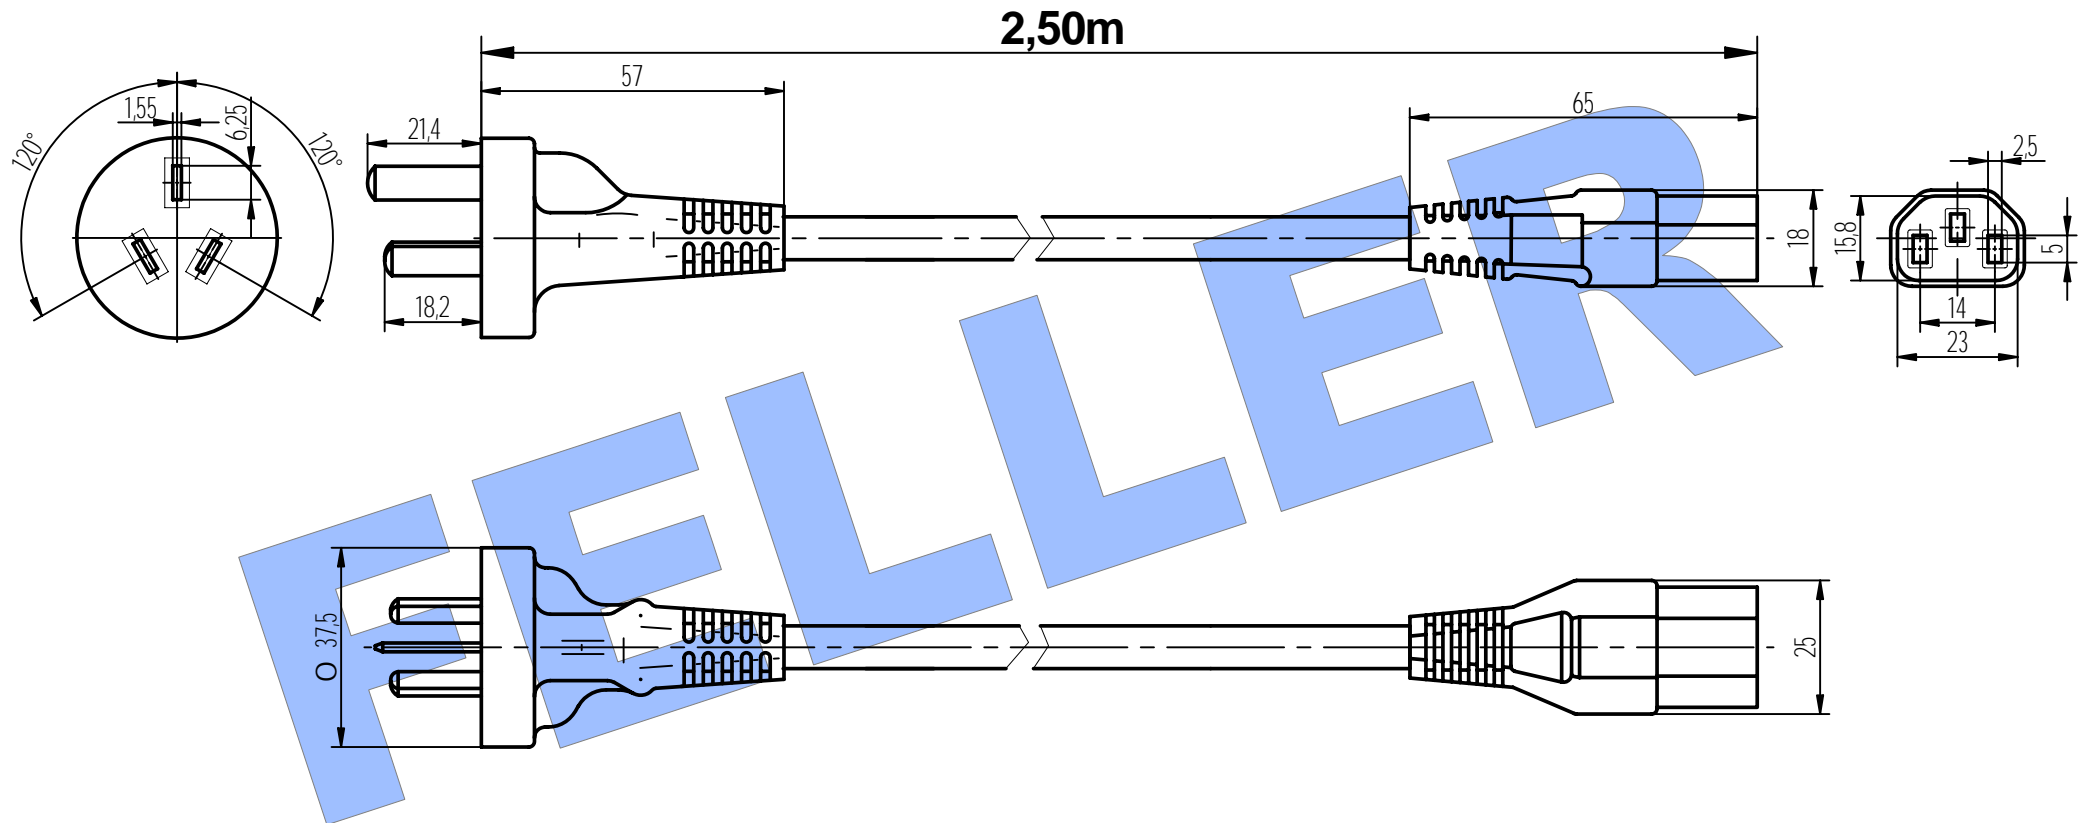

1.
RA/3

2.
H05VVF3G1,00

3.
C13

Feller Type: RA/3-H05VVF3G1,00-C13 / 2,50m black (L85)

RoHS compliant

23.06.05

All dimensions in mm

FELLER

A-2525 Günselsdorf, Austria

Telefon 0043-2256-62325-0

Fax:0043-2256-62325-7

email: sales@feller-at.com

http://www.feller-at.com