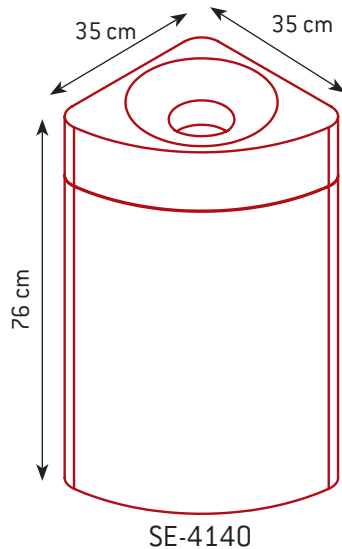

Technical Sheet SE-4140

WASTE SEPARATION “MODULAR” SELF EXTINGUISHING RECEPTACLES