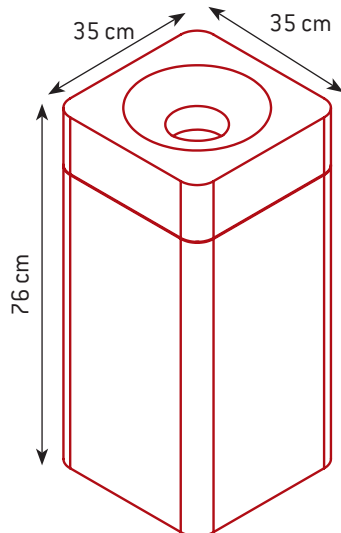

Technical Sheet SE-4040

WASTE SEPARATION “MODULAR” SELF EXTINGUISHING RECEPTACLES

SE-4040