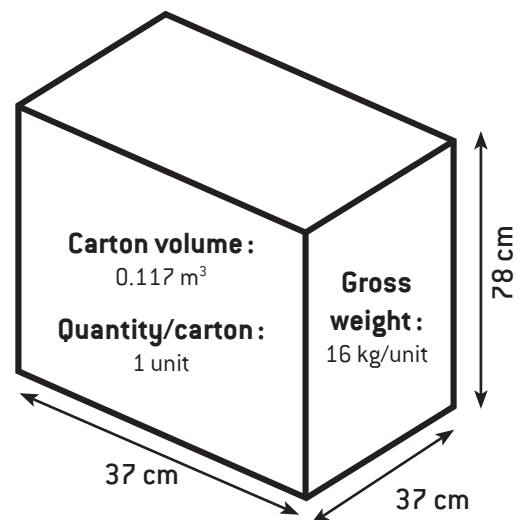

CARTON SPECIFICATIONS