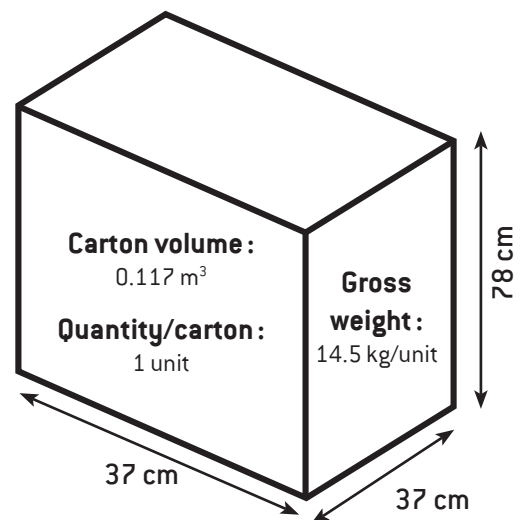

CARTON SPECIFICATIONS