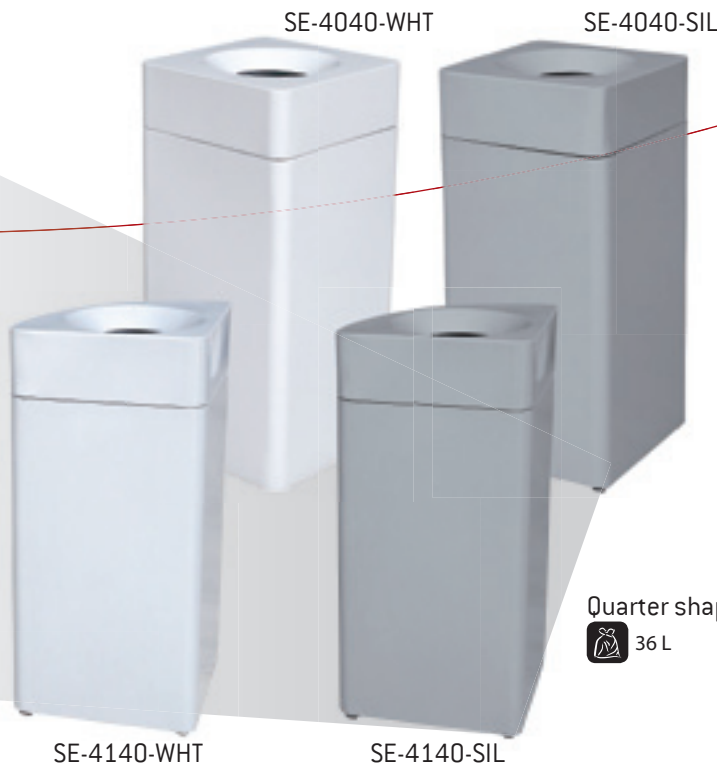

Sell Sheet  
**SE-4040  
SE-4140**

Square shape  
 51 L

Quarter shape  
 36 L

**WASTE SEPARATION  
“MODULAR” SELF  
EXTINGUISHING  
RECEPTACLES**

Elegant self extinguishing waste containers, suitable for selective collection. 2 shapes/sizes, 2 finishes, available in 4 colours. TÜV fire proof certification (Paper contents only). Sturdy stainless or galvanised steel construction. Can be combined to suit all locations of installation. Hands-free waste disposal. Adjustable feet.

#### Product dimensions :

[L] 35 x [W] 35 x [H] 76 cm  
Ø of opening: 11 cm

#### Product dimensions :

[L]25.5 x [W] 2 x [H] 31.5 cm