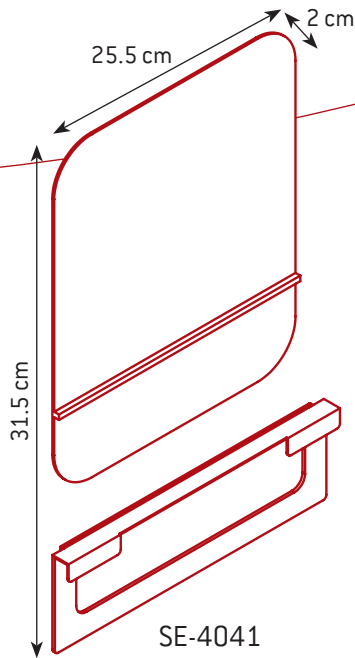

Technical Sheet SE-4041

DISPLAY FOR SE-4040 AND SE-4140

Product codes :

SE-4041-BLA
SE-4041-SSSTL
SE-4041-SIL
SE-4041-WHT

EAN codes :

SE-4041-BLA = 4897020626978
SE-4041-SSSTL = 4897020626985
SE-4041-SIL = 4897020626992
SE-4041-WHT = 4897020627005

Materials :

Stainless steel or galvanised steel

Colour :

-SSSTL : Satin stainless steel
-SIL : Light grey
-BLA : Lacquered black
-WHT : Lacquered white

Product net weight :

1.6 kg/unit

Product dimensions :

[L]25.5 x [W] 2 x [H] 31.5 cm

CARTON SPECIFICATIONS