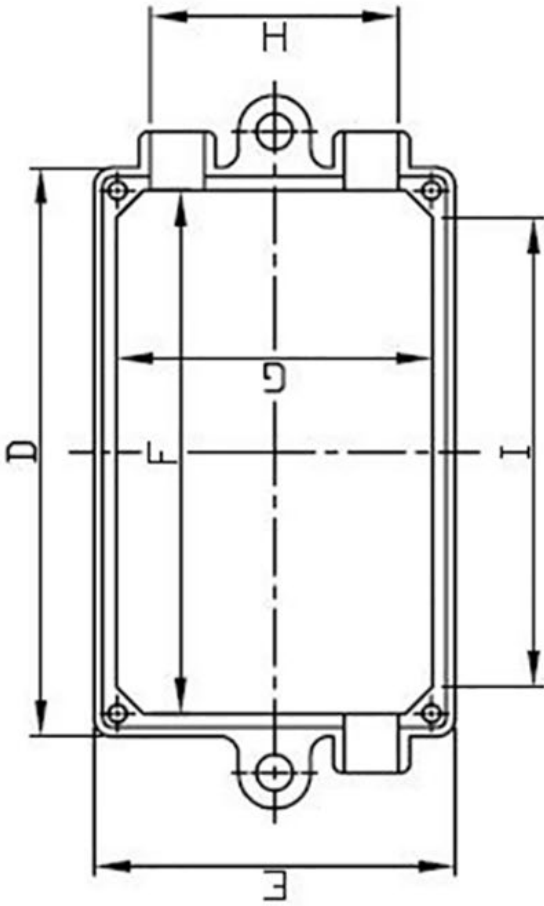

## SPECIFICATION:

Dimensions L x W x H 72 x 44 x 27 mm

Colour black

Material ABS

Fire class UL 94 V-0

Mounting Flange

Temperature range max. +70 °C

**Art. Nr.**

**RND 455-00083**

PART NO.	A	B	C	D	E	F	G	H	I	J	K
RND 455-00080	65.0	38.0	72.6	65.0	38.0	60.5	33.5	25.4	52.5	20.0	18.2
RND 455-00081	65.0	38.0	72.6	65.0	38.0	60.5	33.5	25.4	52.5	25.0	23.2
RND 455-00082	72.0	44.0	80.0	72.0	44.0	67.5	39.5	31.3	59.0	20.0	18.2
RND 455-00083	72.0	44.0	80.0	72.0	44.0	67.5	39.5	31.3	59.0	25.0	23.2