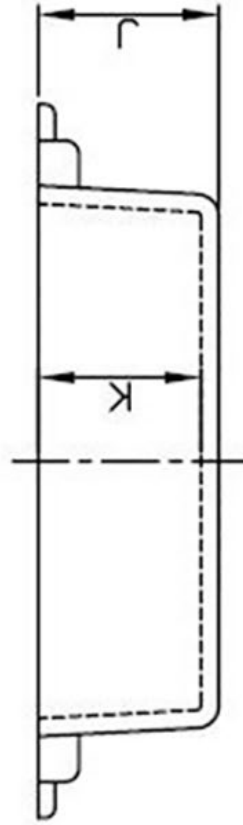

# Plastic enclosure

72 x 44 x 27 mm black ABS

## FEATURES:

Tightly fit self-locking lids or lids with guides

Outer clamping for mounting

## SPECIFICATION:

Dimensions L x W x H 72 x 44 x 27 mm

Colour black

Material ABS

Fire class UL 94 V-0

Mounting Flange

Temperature range max. +70 °C

**Art. Nr.**

**RND 455-00083**

PART NO.	A	B	C	D	E	F	G	H	I	J	K
RND 455-00080	65.0	38.0	72.6	65.0	38.0	60.5	33.5	25.4	52.5	20.0	18.2
RND 455-00081	65.0	38.0	72.6	65.0	38.0	60.5	33.5	25.4	52.5	25.0	23.2
RND 455-00082	72.0	44.0	80.0	72.0	44.0	67.5	39.5	31.3	59.0	20.0	18.2
RND 455-00083	72.0	44.0	80.0	72.0	44.0	67.5	39.5	31.3	59.0	25.0	23.2