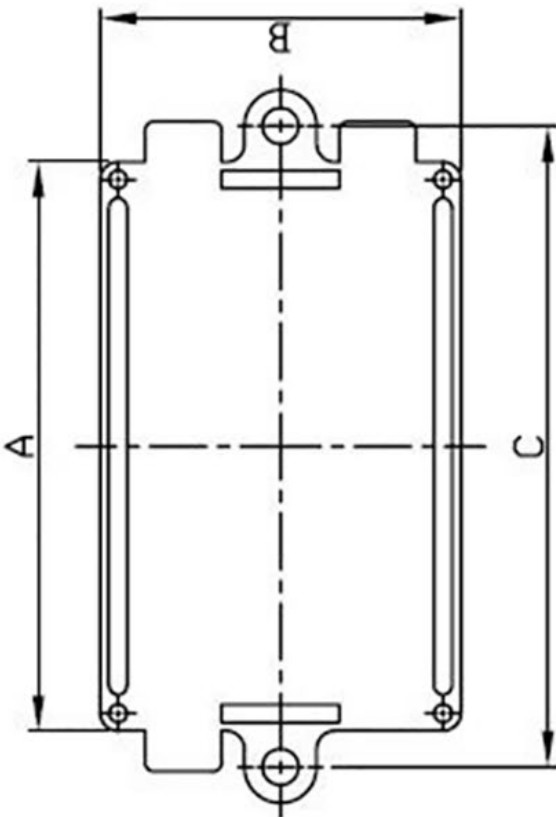

## SPECIFICATION:

Dimensions L x W x H 72 x 44 x 27 mm

Colour black

Material ABS

Fire class UL 94 V-0

Mounting Flange

Temperature range max. +70 °C

**Art. Nr.**

**RND 455-00083**

PART NO.	A	B	C	D	E	F	G	H	I	J	K
RND 455-00080	65.0	38.0	72.6	65.0	38.0	60.5	33.5	25.4	52.5	20.0	18.2
RND 455-00081	65.0	38.0	72.6	65.0	38.0	60.5	33.5	25.4	52.5	25.0	23.2
RND 455-00082	72.0	44.0	80.0	72.0	44.0	67.5	39.5	31.3	59.0	20.0	18.2
RND 455-00083	72.0	44.0	80.0	72.0	44.0	67.5	39.5	31.3	59.0	25.0	23.2