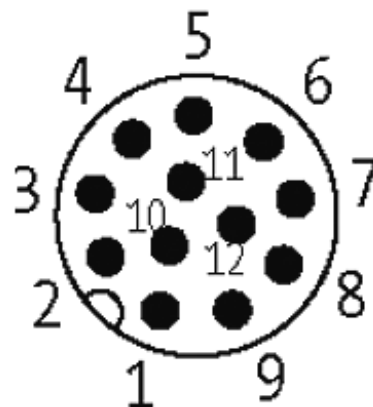

M12 female receptacle A-cod. front mount incl. nut

wires 12x0.14 0,5m

Flange M12 female
12-pole
Front mounting
Mounting nut
with multi-strand wire

[Link to Product](#)

Illustration

1	brown
2	blue
3	white
4	green
5	pink
6	yellow
7	black
8	gray
9	red
10	violet
11	gray/pink
12	red/blue

Female

stay connected

Product may differ from Image

Form

19182

Technical Data

Operating voltage	max. 30 V AC/DC
Operating current per contact	max. 1.5 A
Locking of ports	Screw thread M12 × 1 mm (recommended torque 0.6 Nm) self-securing
Protection	IP67 inserted and tightened (EN 60529)

Cables

Cable number	979
No./diameter of wires	12 × 0.14 mm ²
Wire isolation	PP (br, bl, wh, gn, pk, ye, bk, gr, rd, vi, grpk, rdbl)
Shore hardness outer jacket	74 ± 5D
Outer diameter	approx. 1.25 mm
Bend radius (fixed)	5 × outer Ø
Bend radius (moving)	15 × outer Ø
Temperature range (fixed)	-40...+85 °C
Temperature range (mobile)	-25...+85 °C