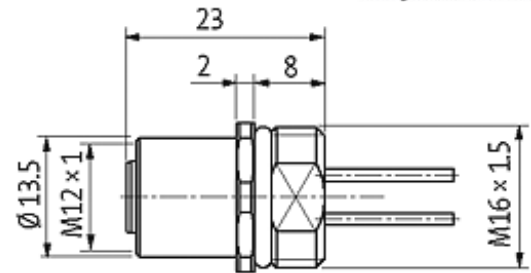

M12 female receptacle A-cod. front mount incl. nut

wires 12x0.14 0,5m

Flange M12 female
12-pole
Front mounting
Mounting nut
with multi-strand wire

[Link to Product](#)

Illustration

1	brown
2	blue
3	white
4	green
5	pink
6	yellow
7	black
8	gray
9	red
10	violet
11	gray/pink
12	red/blue

Female

stay connected

Product may differ from Image

Form

19182

Technical Data

Operating voltage	max. 30 V AC/DC
Operating current per contact	max. 1.5 A
Locking of ports	Screw thread M12 × 1 mm (recommended torque 0.6 Nm) self-securing
Protection	IP67 inserted and tightened (EN 60529)

Cables

Cable number	979
No./diameter of wires	12 × 0.14 mm ²
Wire isolation	PP (br, bl, wh, gn, pk, ye, bk, gr, rd, vi, grpk, rdbl)
Shore hardness outer jacket	74 ± 5D
Outer diameter	approx. 1.25 mm
Bend radius (fixed)	5 × outer Ø
Bend radius (moving)	15 × outer Ø
Temperature range (fixed)	-40...+85 °C
Temperature range (mobile)	-25...+85 °C