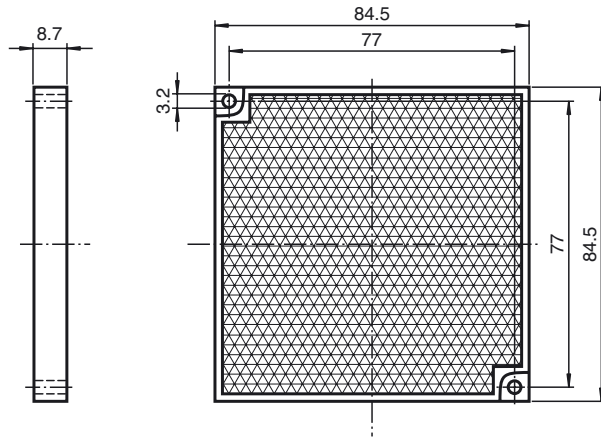

## Dimensions

#### REF-H85-2

Reflector, rectangular 84.5 mm x 84.5 mm, mounting holes

### Mechanical specifications

Material PMMA/ABS

Dimensions 84.5 mm x 84.5 mm x 8.7 mm

Mounting mounting holes