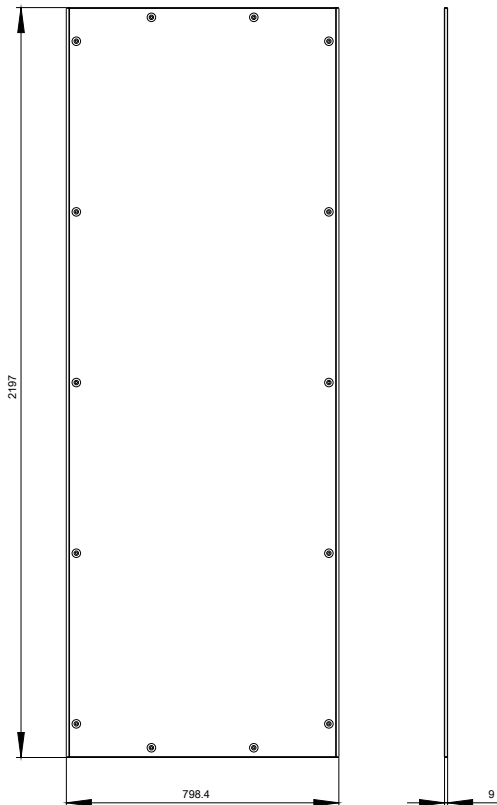

Service&Support (Manuals, Certificates, Characteristics, FAQs,...)
<http://support.automation.siemens.com/WW/view/en/8MF12802UW601C/all>

Image database (product images, 2D dimension drawings, 3D models, device circuit diagrams, ...)
<http://www.automation.siemens.com/bilddb/cax_en.aspx?mfb=8MF12802UW601C>

CAX-Online-Generator
<http://www.siemens.com/cax>

Tender specifications
<http://ausschreibungstexte.siemens.com/tiplv>