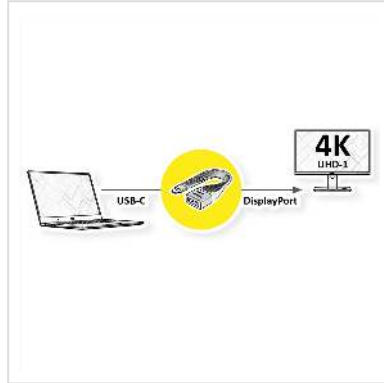

ROLINE Type C - DP Adapter, M/F, 0.13 m

Product No. 12.03.3240
Manufacturer ROLINE
Manufacturer No. 12.03.3240

roline
Designed for Professionals

Connect a monitor or projector with DP interface to your MacBook, Ultrabook, notebook/laptop or PC with USB Type C port - with a maximum resolution of up to 3840x2160 @60Hz; The flat silicone cable provides maximum flexibility!

- USB 3.1 Type C to DP Cableadapter
- Connect your device with USB-C port to any DP display or projector
- This adapter allows you to mirror or extend your display to any DP-enabled TV or display
- Portable design
- No power adapter required
- Connectors: DP Female and Type C Male
- Cable length: ca. 13 cm

Remark: Support of "Alternate Mode" required

Technical specifications

Manufacturer	ROLINE
Product group	Adapters, Terminators, Converters
Product type	USB-HDMI Adapter
Colour	black
Length	0.13 m
Side 1 connection (PC)	Typ C Male
Side 2 connection (Peripherals)	DP Female
Side 1 Connector Type	USB Type C (USB-C)

Width	138 mm
-------	--------

Weight	16 g
--------	------