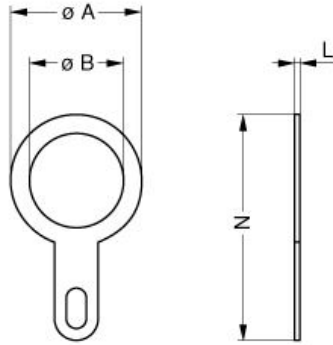

SUMMARY

Wires

Image is for illustrative purpose only

Series	2E
Termination type	No contacts / Accessory
IP rating	0
AWG wire size	0.00 - 0.00
Cable Ø	0.00 - 0.00 mm
Status	active

Download

[Request a quote](#)

[Catalog](#)

TECHNICAL DETAILS

Mechanics

Shell Style/Model	GCA*: Earthing washer
Keying	No keying
Housing Material	Brass (CuSnZn plated)
Weight	.89 g

Performance

Configuration
Insulator
Rated Current

Others

Shielding (min): 95 dB (10 MHz)
Shielding (min): 80 dB (1 GHz)

DRAWINGS

No keying

Dimensions

	A	B	L	N
mm.	25	20.2	0.5	39
in.	0,98	0,80	0,02	1,54

RECOMMENDED BY LEMO

Tools

LEMO products and services are provided "as is". LEMO makes no warranties or representations with regard to LEMO product & services or use of them, express, implied or statutory, including for accuracy, completeness, or security. The user is fully responsible for his products and applications using LEMO components.