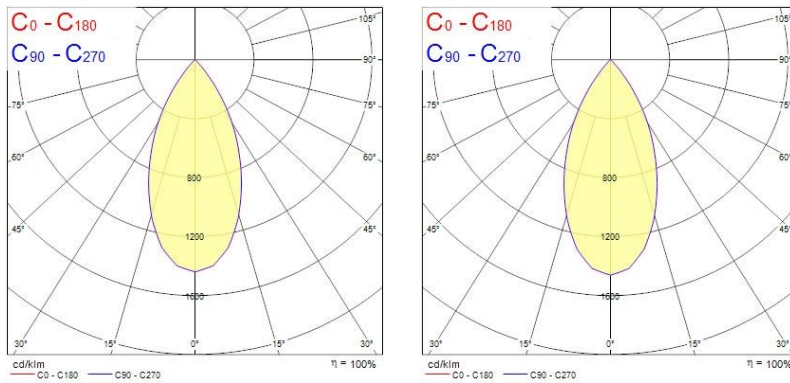

Myriad Square IP65 White Reflector - White Bezel

MYRIAD SQUARE IP65 FLOOD 4K DALI EM WHTREF WBEZ
2056403

Packaging

Single packaging type	Carton
Product EAN number	5025768564033
Packaging single length / height (cm)	25.0
Packaging single width (cm)	20.0
Packaging single depth (cm)	25.0
DUN14 (outer)	05025768564033
Units per outer package	1
Packaging outer length / height (cm)	25.0
Packaging outer width (cm)	20.0
Packaging outer depth (cm)	25.0

PHOTOMETRY

TECHNICAL DRAWINGS