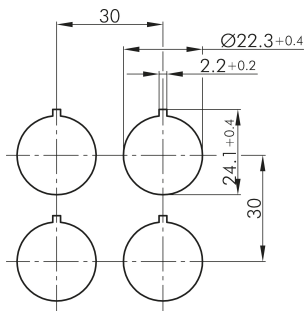

Key Actuator, momentary, silver-coloured RRJSSA23

Description:
including two keys
other lock types on request

DESIGNPREIS
2007

NOMINIERT

Category: Key Switches (momentary/maintained)
Series: RONTRON-RJUWEL
Panel cut-out: Ø 22.3 mm
Protection class: II (protective insulation)
Degree of protection: IP65
Switching function: momentary action
Colour: silver-coloured
component colour: front bezel
Shape: round

Legend

I = Switching position

➤ = Spring return

● = Key removable position