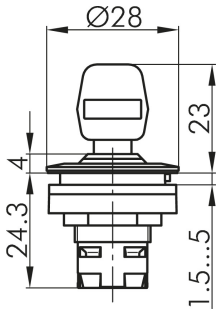

Key Actuator, momentary, silver-coloured RRJSSA23

Description:
including two keys
other lock types on request

DESIGNPREIS
2007

NOMINIERT

Category: Key Switches (momentary/maintained)
Series: RONTRON-RJUWEL
Panel cut-out: Ø 22.3 mm
Protection class: II (protective insulation)
Degree of protection: IP65
Switching function: momentary action
Colour: silver-coloured
component colour: front bezel
Shape: round

Legend

I = Switching position

➤ = Spring return

● = Key removable position