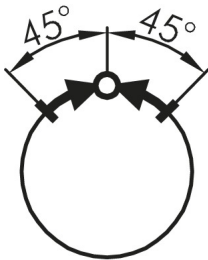

Key Actuator, momentary, silver-coloured RRJSSA23

Description:
including two keys
other lock types on request

DESIGNPREIS
2007

NOMINIERT

Category: Key Switches (momentary/maintained)
Series: RONTRON-RJUWEL
Panel cut-out: Ø 22.3 mm
Protection class: II (protective insulation)
Degree of protection: IP65
Switching function: momentary action
Colour: silver-coloured
component colour: front bezel
Shape: round

Legend

I = Switching position

➤ = Spring return

● = Key removable position