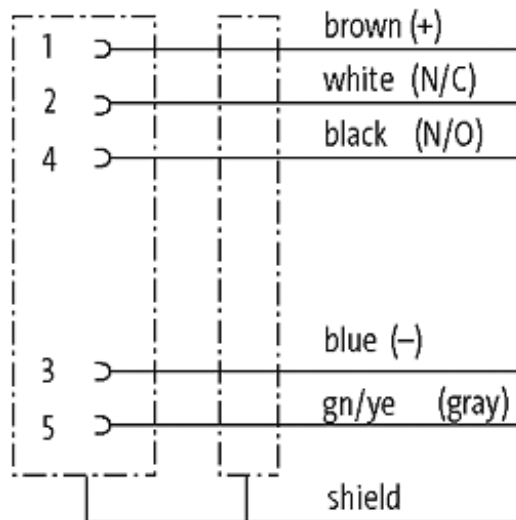

M12 female receptacle shielded rear mount

PVC 5x0,34 shielded bk UL,CSA 2m

Flange M12 female

5-pole, shielded

Rear mounting

Mounting nut

With open ended wires

Further cable lengths on request. The resistance to aggressive media should be individually tested for your application. Further details on request.

[Link to Product](#)

Illustration