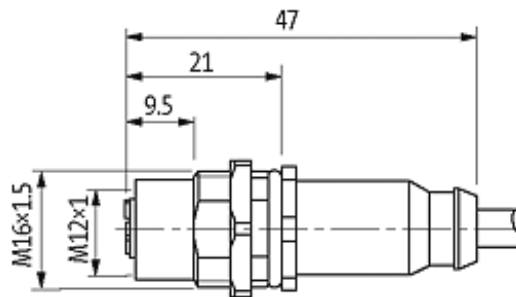

Female

Product may differ from Image