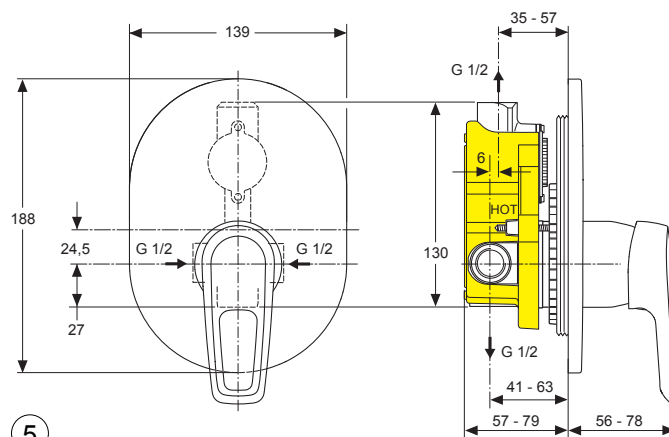

# Ceramix Blue A2650NU A5663..

Ideal Standard

Produced from: Dec. 2020

For Pre-Installation  
Built-in parts

Kit 1  
**A 2650NU**

Design parts  
chrome

Kit 2  
**A5663AA**

Pos.	Description	Part-Number	Qty.	Pos.	Description	Part-Number	Qty.
1	Lever cpl. with Logo ISI	<b>A 963 227 AA</b>	1 pcs				
2	Escutcheon Bath/Shr.	<b>B 960 361 AA</b>	1 pcs				
3	Cylindrical screw M4x39	<b>A 963 176 NU</b>	3 pcs				
4	Escutcheon holder cpl.	<b>A 963 447 NU</b>	1 pcs				
5	Seal ring ( Profil )	<b>A 963 444 NU</b>	1 pcs				
6	Cap	<b>A 963 571 AA</b>	1 pcs				
7	Cartridge Ø47 + Pos.17	<b>A 960 500 NU</b>	1 pcs				
8	O - Ring Ø 47,3 x 1,78	<b>A 963 526 NU</b>	2 pcs				
9	Plastic insert complete	<b>A 861 000 NU</b>	1 Set				
10	O - Ring Set	<b>A 963 523 NU</b>	1 Set				
11	Extension - Set 20mm	<b>A 963 541 NU</b>	1 Set				
12	Distance frame	<b>F 960 870 AA</b>	1 pcs				