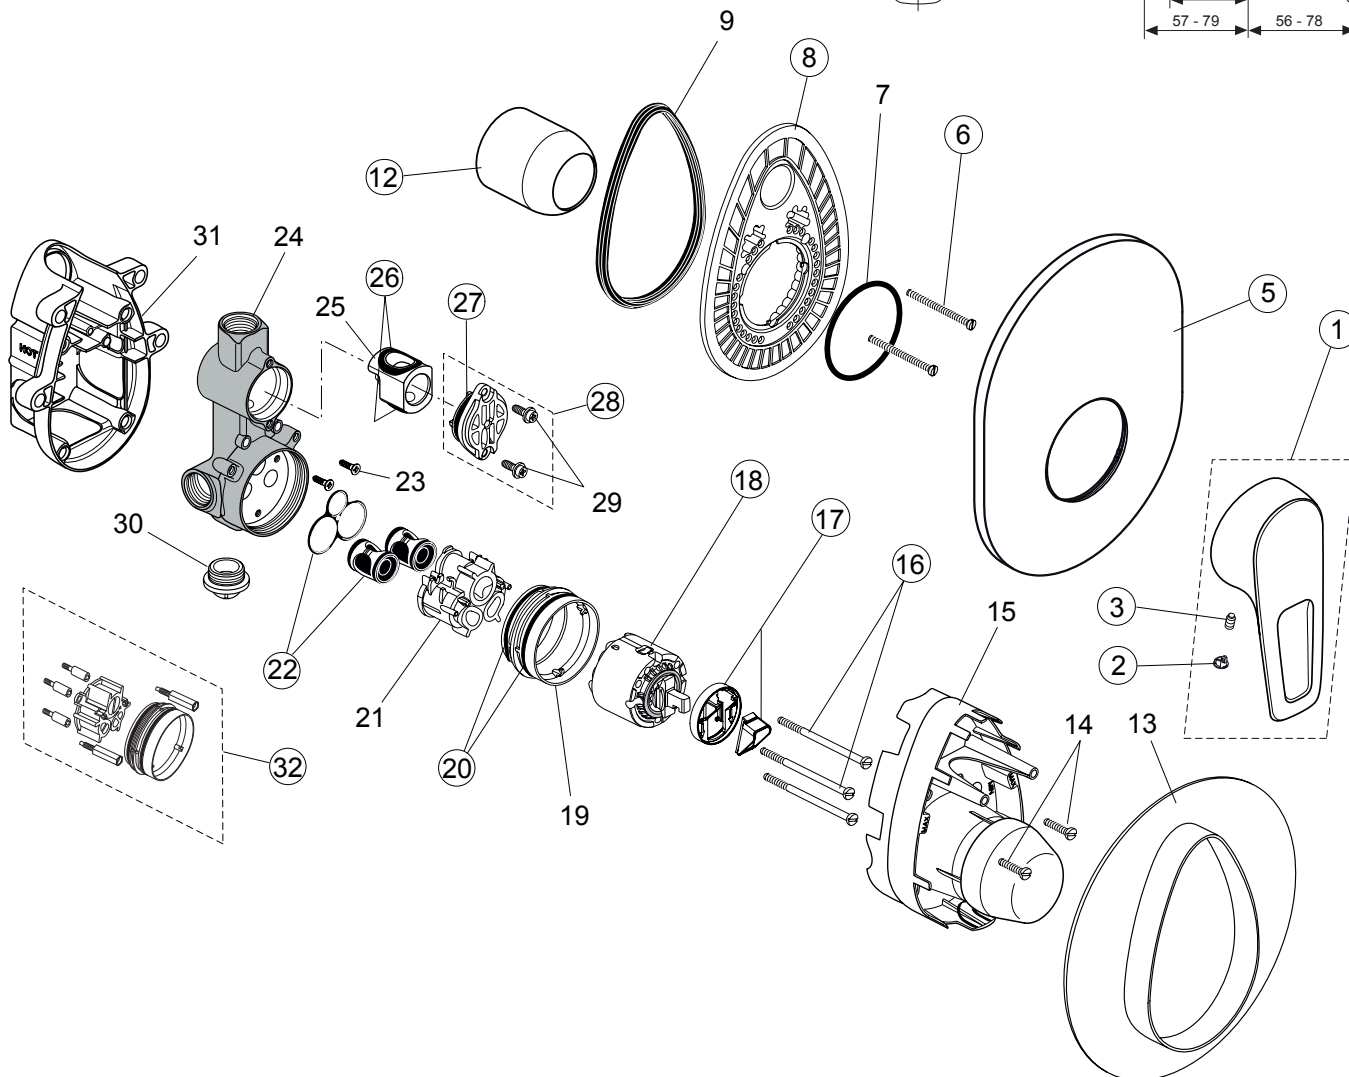

# Ceramix Blue A2650NU A5663..

Produced from: Jan. 2011 - Nov. 2020

For Pre-Installation  
Built-in parts

Kit 1  
**A 2650NU**

Design parts  
chrome

Kit 2  
**A5663AA**

Pos.	Description	Part-Number	Qty.	Pos.	Description	Part-Number	Qty.
1	Lever cpl. with Logo ISI	<b>A 963 227 AA</b>	1 pcs	19	Plastic ring		
2	Handle cap	<b>A 963 054 NU</b>	1 pcs	20	O - Ring Ø 47,3 x 1,78	<b>A 963 526 NU</b>	2 pcs
3	Thread pin M5x10 DIN915	<b>A 963 309 NU</b>	1 pcs	21	Plastic insert		
5	Escutcheon Bath/Shr.	<b>B 960 361 AA</b>	1 pcs	22	Low noise insert complete	<b>A 963 524 NU</b>	1 Set
6	Cylindrical screw M4x39	<b>A 963 176 NU</b>	3 pcs	23	Ejot-PT-Screw KA35x16		
7	O - Ring ( in pos. 8 included )			24	Body ( built-in version )		
8	Escutcheon holder cpl.	<b>A 963 447 NU</b>	1 pcs	25	Insert for diverter		
9	Seal ring ( Profil )			26	O - Ring Set to Pos.25	<b>A 963 523 NU</b>	1 Set
12	Cap	<b>A 963 571 AA</b>	1 pcs	27	O - Ring Ø 28,3 x 1,78	<b>A 961 667 NU</b>	2 pcs
13	Sealing frame			28	Cover complete	<b>A 963 412 NU</b>	1 pcs
14	Cylindrical screw M4x10			29	Screw M4 x 12		
15	Plaster guard			30	Plug G1/2		
16	Cylindrical screw M4x69	<b>A 963 783 NU</b>	3 pcs	31	Plastic box		
17	ECO - Kit	<b>A 860 700 NU</b>	1 Set	32	Extension - Set 20mm	<b>A 963 541 NU</b>	1 Set
18	Cartridge Ø47 + Pos.17	<b>A 960 500 NU</b>	1 pcs	33	Distance frame	<b>F 960 870 AA</b>	1 pcs