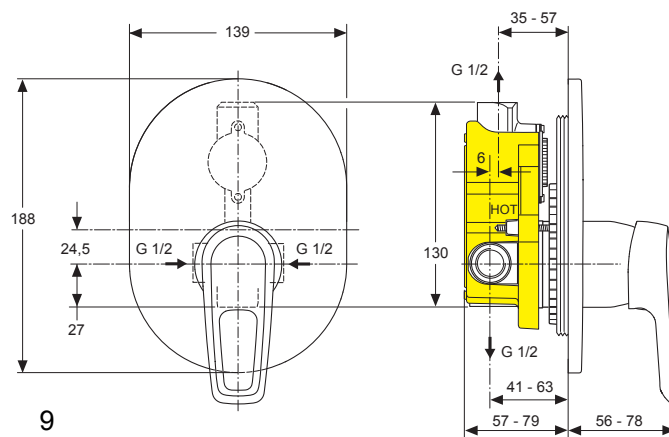

# Ceramix Blue A2650NU A5663..

Produced from: Jan. 2011 - Nov. 2020

For Pre-Installation  
Built-in parts

Kit 1  
**A 2650NU**

Design parts  
chrome

Kit 2  
**A5663AA**

Pos.	Description	Part-Number	Qty.	Pos.	Description	Part-Number	Qty.
1	Lever cpl. with Logo ISI	<b>A 963 227 AA</b>	1 pcs	19	Plastic ring		
2	Handle cap	<b>A 963 054 NU</b>	1 pcs	20	O - Ring Ø 47,3 x 1,78	<b>A 963 526 NU</b>	2 pcs
3	Thread pin M5x10 DIN915	<b>A 963 309 NU</b>	1 pcs	21	Plastic insert		
5	Escutcheon Bath/Shr.	<b>B 960 361 AA</b>	1 pcs	22	Low noise insert complete	<b>A 963 524 NU</b>	1 Set
6	Cylindrical screw M4x39	<b>A 963 176 NU</b>	3 pcs	23	Ejot-PT-Screw KA35x16		
7	O - Ring ( in pos. 8 included )			24	Body ( built-in version )		
8	Escutcheon holder cpl.	<b>A 963 447 NU</b>	1 pcs	25	Insert for diverter		
9	Seal ring ( Profil )			26	O - Ring Set to Pos.25	<b>A 963 523 NU</b>	1 Set
12	Cap	<b>A 963 571 AA</b>	1 pcs	27	O - Ring Ø 28,3 x 1,78	<b>A 961 667 NU</b>	2 pcs
13	Sealing frame			28	Cover complete	<b>A 963 412 NU</b>	1 pcs
14	Cylindrical screw M4x10			29	Screw M4 x 12		
15	Plaster guard			30	Plug G1/2		
16	Cylindrical screw M4x69	<b>A 963 783 NU</b>	3 pcs	31	Plastic box		
17	ECO - Kit	<b>A 860 700 NU</b>	1 Set	32	Extension - Set 20mm	<b>A 963 541 NU</b>	1 Set
18	Cartridge Ø47 + Pos.17	<b>A 960 500 NU</b>	1 pcs	33	Distance frame	<b>F 960 870 AA</b>	1 pcs