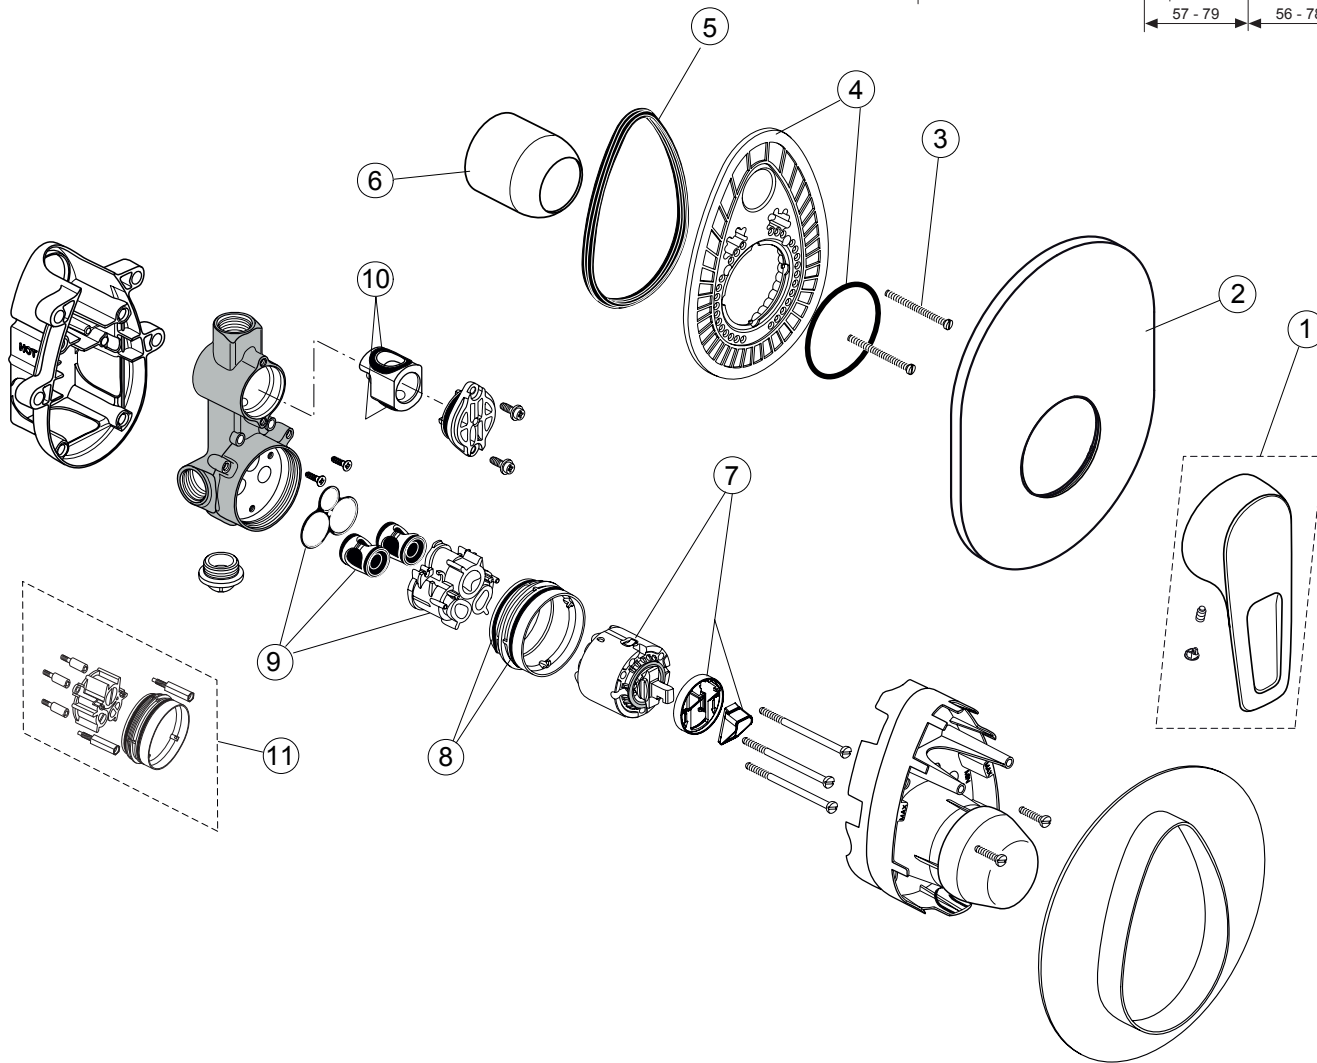

# Ceramix Blue A2650NU A5663..

Ideal Standard

Produced from: Dec. 2020

For Pre-Installation  
Built-in parts

Kit 1  
**A 2650NU**

Design parts  
chrome

Kit 2  
**A5663AA**

Pos.	Description	Part-Number	Qty.	Pos.	Description	Part-Number	Qty.
1	Lever cpl. with Logo ISI	<b>A 963 227 AA</b>	1 pcs				
2	Escutcheon Bath/Shr.	<b>B 960 361 AA</b>	1 pcs				
3	Cylindrical screw M4x39	<b>A 963 176 NU</b>	3 pcs				
4	Escutcheon holder cpl.	<b>A 963 447 NU</b>	1 pcs				
5	Seal ring ( Profil )	<b>A 963 444 NU</b>	1 pcs				
6	Cap	<b>A 963 571 AA</b>	1 pcs				
7	Cartridge Ø47 + Pos.17	<b>A 960 500 NU</b>	1 pcs				
8	O - Ring Ø 47,3 x 1,78	<b>A 963 526 NU</b>	2 pcs				
9	Plastic insert complete	<b>A 861 000 NU</b>	1 Set				
10	O - Ring Set	<b>A 963 523 NU</b>	1 Set				
11	Extension - Set 20mm	<b>A 963 541 NU</b>	1 Set				
12	Distance frame	<b>F 960 870 AA</b>	1 pcs				