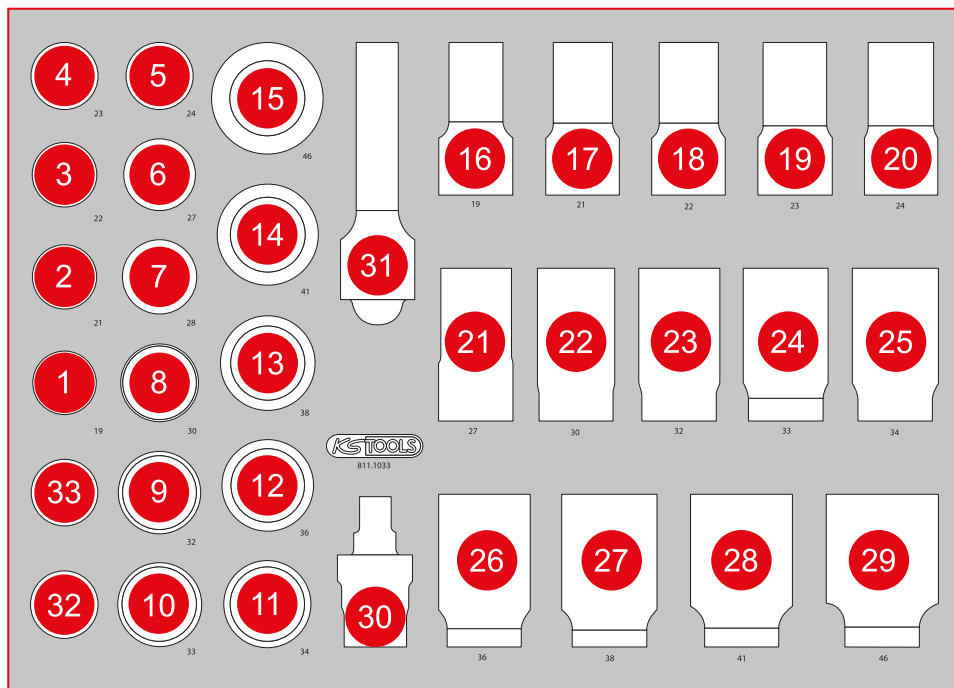

811.1033

M 3/4 " Impact socket set

Pos.	Code	Description	pcs
1	515.1319	3/4" Hexagon impact socket, short, 19 mm	1
2	515.1321	3/4" Hexagon impact socket, short, 21 mm	1
3	515.1322	3/4" Hexagon impact socket, short, 22 mm	1
4	515.1323	3/4" Hexagon impact socket, short, 23 mm	1
5	515.1324	3/4" Hexagon impact socket, short, 24 mm	1
6	515.1327	3/4" Hexagon impact socket, short, 27 mm	1
7	515.1328	3/4" Hexagon impact socket, short, 28 mm	1
8	515.1330	3/4" Hexagon impact socket, short, 30 mm	1
9	515.1332	3/4" Hexagon impact socket, short, 32 mm	1
10	515.1333	3/4" Hexagon impact socket, short, 33 mm	1
11	515.1334	3/4" Hexagon impact socket, short, 34 mm	1
12	515.1336	3/4" Hexagon impact socket, short, 36 mm	1
13	515.1338	3/4" Hexagon impact socket, short, 38 mm	1
14	515.1341	3/4" Hexagon impact socket, short, 41 mm	1
15	515.1346	3/4" Hexagon impact socket, short, 46 mm	1
16	515.1419	3/4" Hexagon impact socket, deep, 19 mm	1
17	515.1421	3/4" Hexagon impact socket, deep, 21 mm	1
18	515.1422	3/4" Hexagon impact socket, deep, 22 mm	1
19	515.1423	3/4" Hexagon impact socket, deep, 23 mm	1
20	515.1424	3/4" Hexagon impact socket, deep, 24 mm	1
21	515.1427	3/4" Hexagon impact socket, deep, 27 mm	1
22	515.1430	3/4" Hexagon impact socket, deep, 30 mm	1
23	515.1432	3/4" Hexagon impact socket, deep, 32 mm	1
24	515.1433	3/4" Hexagon impact socket, deep, 33 mm	1
25	515.1434	3/4" Hexagon impact socket, deep, 34 mm	1
26	515.1436	3/4" Hexagon impact socket, deep, 36 mm	1
27	515.1438	3/4" Hexagon impact socket, deep, 38 mm	1
28	515.1441	3/4" Hexagon impact socket, deep, 41 mm	1
29	515.1446	3/4" Hexagon impact socket, deep, 46 mm	1
30	515.1374	3/4" Impact joint+suspension	1
31	515.1377	3/4" Impact extension, 150 mm	1
32	515.1372	Impact adaptor, F 3/4" x 1/2" M	1
33	515.1373	Impact adaptor, F 3/4" x 1" M	1

P 10

P 15

P 20

P 25

P 30

P 35

P 40

P 45

M

L

S

XL

Individual parts

Accessories