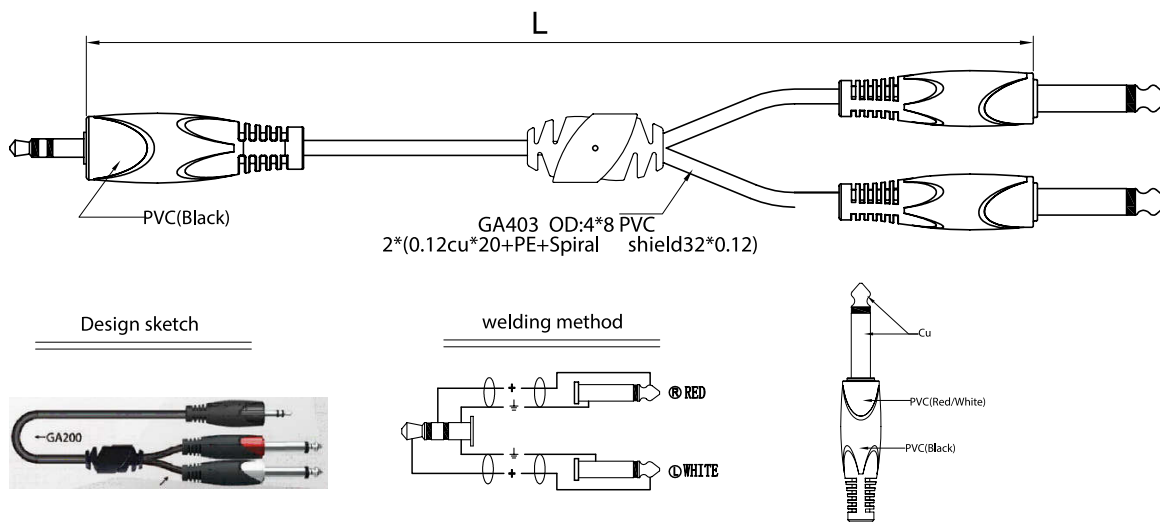

3.5mm 3-Pole Stereo Plug-to-2x 1/4" 2-Pole Mono Plugs Cable Assembly

Diagram

Part Number Table

Description	Length (L)	Part Number
3.5mm 3-Pole Stereo Plug-to-2x 1/4" 2-Pole Mono Plugs Cable Assembly	3 Ft. (914mm)	24-16248
	6 Ft. (1.83m)	24-16249