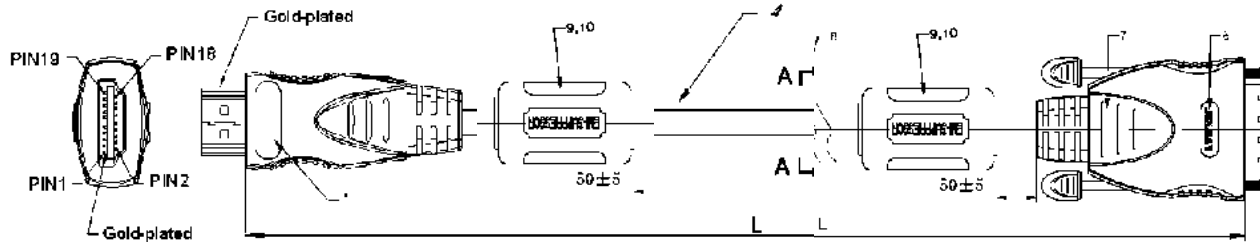

	REVISED	DR	APP

HDMI PLUG

DVI PLUG

PIN OUT

1	IMPRINT	shiverpeaks PROFESSIONAL
2	CONNECTORS	DVI 24+1 PIN - HDMI 19 PIN, GOLD PLATED, Assembled Chrome plated Plugs
3	CABLE	Innerconductor 28 AWG BC, 80 x 0,12mm Al, Alu Foil single 0,025mm, OD = 7,3 mm High Flex, Dark Blue
NO	PART NAME	

DESCRIPTION		HDMI - DVI CABLE WITH FERRITS AWG28 MHQ					
SIZE	A4	DATE		CHECKED		TOL	SP77480
UNIT	MM	DRAWN		APPROVED			
CUSTOM TARIF NO.: 854442909000							