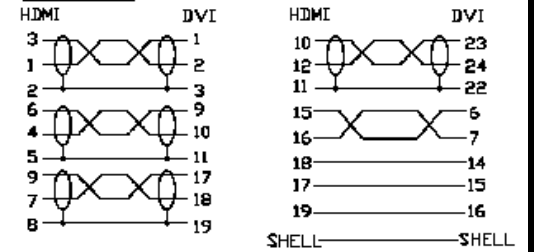

	REVISED	DR	APP

HDMI PLUG

DVI PLUG

PIN OUT

1	IMPRINT	shiverpeaks PROFESSIONAL
2	CONNECTORS	DVI 24+1 PIN - HDMI 19 PIN, GOLD PLATED, Assembled Chrome plated Plugs
3	CABLE	Innerconductor 28 AWG BC, 80 x 0,12mm Al, Alu Foil single 0,025mm, OD = 7,3 mm High Flex, Dark Blue
NO	PART NAME	

DESCRIPTION		HDMI - DVI CABLE WITH FERRITS AWG28 MHQ					
SIZE	A4	DATE		CHECKED		TOL	SP77480
UNIT	MM	DRAWN		APPROVED			
CUSTOM TARIF NO.: 854442909000							