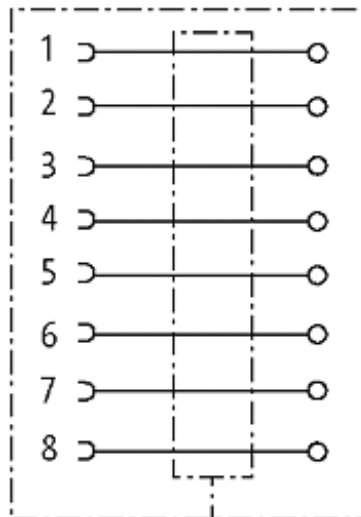

M12 FEMALE 0° SHIELDED WIREABLE SCREW TERM.

8-pol. max.0.5mm² 6-8mm

Female straight

8-pole, shielded

Clamping range cable entry: 6...8 mm

[Link to Product](#)

Illustration

Female

Product may differ from Image

Approvals

Form

17361

Technical Data

Operating voltage	max. 60 V AC/DC
Operating current per contact	max. 2 A
Connection cross section	max. 0.5 mm ²
Sealing range (cable diameter)	6...8 mm
Protection	IP65 and IP67 when plugged and screwed down (EN 60529)
Housing	CuZn, nickel plated