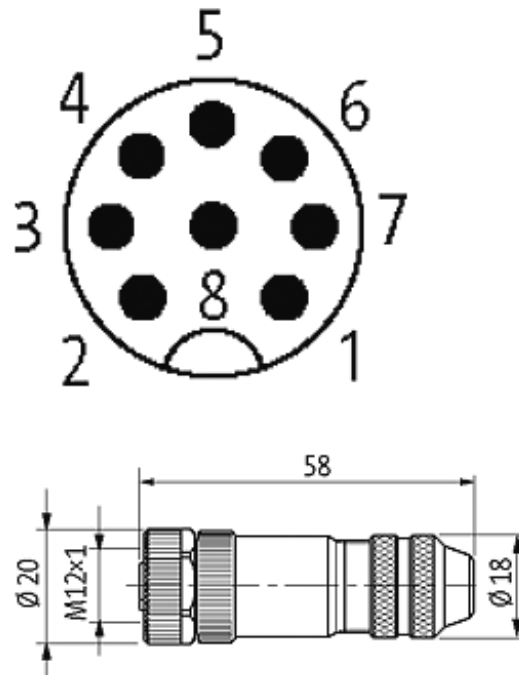

M12 FEMALE 0° SHIELDED WIREABLE SCREW TERM.

8-pol. max.0.5mm² 6-8mm

Female straight

8-pole, shielded

Clamping range cable entry: 6...8 mm

[Link to Product](#)

Illustration

Female

Product may differ from Image

Approvals

Form

17361

Technical Data

Operating voltage	max. 60 V AC/DC
Operating current per contact	max. 2 A
Connection cross section	max. 0.5 mm ²
Sealing range (cable diameter)	6...8 mm
Protection	IP65 and IP67 when plugged and screwed down (EN 60529)
Housing	CuZn, nickel plated

General data

Temperature range	-25...+85 °C
-------------------	--------------

Commercial data

country of origin	DE
customs tariff number	85369010
minimum order quantity	1