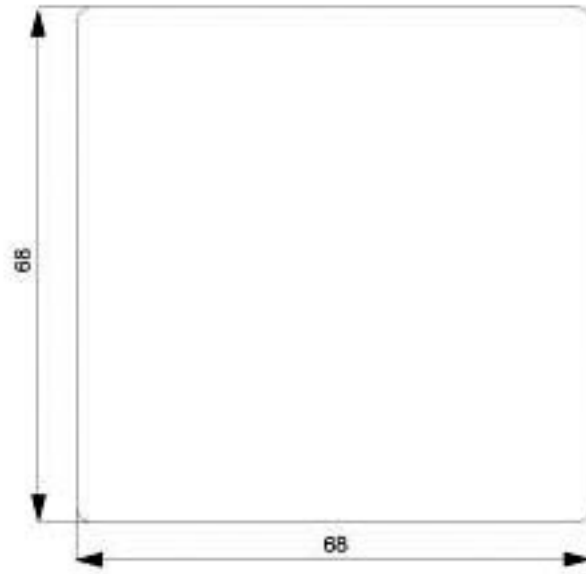

letzte Änderung:

11.03.2015