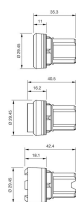

Attribute

Design	raised
Front dimension	Ø 29,5 mm
Front form	round
IP front protection	IP66, IP67, IP69K
Mounting cut-out	Ø 22.3 mm
Front bezel colour	Black
Front bezel material	Plastic
Housing colour	Black
Housing material	Plastic
Illumination colour	Blue
Illuminative colour	Blue
Lens colour	Blue
Lens illumination	illuminative
Lens material	Plastic
Lens optics	transparent
Lens shape	flush
Lens type	level with front bezel
Switching action	Momentary
Switching system	Slow-make switching element
Weight	0.018 kg

Schaltelement

max. number of switching elements	4
-----------------------------------	---

Function

Illuminated pushbutton

EAO – Your Expert Partner for Human Machine Interfaces

45-2231.11J0.000 - Illuminated pushbutton - Actuator

Dimensions

Mounting cut-outs

Wiring diagrams

Additional information

Mounting depth, incl. front plate, see chapter drawings