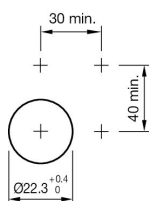

Attribute

Design	raised
Front dimension	Ø 29,5 mm
Front form	round
IP front protection	IP66, IP67, IP69K
Mounting cut-out	Ø 22.3 mm
Front bezel colour	Black
Front bezel material	Plastic
Housing colour	Black
Housing material	Plastic
Illumination colour	Blue
Illuminative colour	Blue
Lens colour	Blue
Lens illumination	illuminative
Lens material	Plastic
Lens optics	transparent
Lens shape	flush
Lens type	level with front bezel
Switching action	Momentary
Switching system	Slow-make switching element
Weight	0.018 kg

Schaltelement

max. number of switching elements	4
-----------------------------------	---

Function

Illuminated pushbutton

EAO – Your Expert Partner for Human Machine Interfaces

45-2231.11J0.000 - Illuminated pushbutton - Actuator

Dimensions

Mounting cut-outs

Wiring diagrams

Additional information

Mounting depth, incl. front plate, see chapter drawings