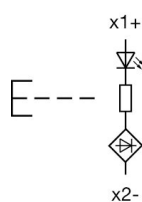

Attribute

Design	raised
Front dimension	Ø 29,5 mm
Front form	round
IP front protection	IP66, IP67, IP69K
Mounting cut-out	Ø 22.3 mm
Front bezel colour	Black
Front bezel material	Plastic
Housing colour	Black
Housing material	Plastic
Illumination colour	Blue
Illuminative colour	Blue
Lens colour	Blue
Lens illumination	illuminative
Lens material	Plastic
Lens optics	transparent
Lens shape	flush
Lens type	level with front bezel
Switching action	Momentary
Switching system	Slow-make switching element
Weight	0.018 kg

Schaltelement

max. number of switching elements	4
-----------------------------------	---

Function

Illuminated pushbutton

EAO – Your Expert Partner for Human Machine Interfaces

45-2231.11J0.000 - Illuminated pushbutton - Actuator

Dimensions

Mounting cut-outs

Wiring diagrams

Additional information

Mounting depth, incl. front plate, see chapter drawings