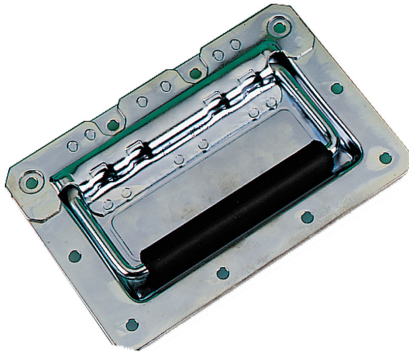

Handle Recessed

multicomp **PRO**

Feature

- Bright plated steel recessed handle with spring return and black plastic grip

Specifications

Cut Out	: 128mm × 75mm
Dimensions	: 161mm × 107mm × 17mm
Handle Material	: Steel
Handle Type	: Recessed
Colour	: Natural

Part Number Table

Description	Part Number
Handle, Recessed	L098BA

Important Notice : This data sheet and its contents (the "Information") belong to the members of the AVNET group of companies (the "Group") or are licensed to it. No licence is granted for the use of it other than for information purposes in connection with the products to which it relates. No licence of any intellectual property rights is granted. The Information is subject to change without notice and replaces all data sheets previously supplied. The Information supplied is believed to be accurate but the Group assumes no responsibility for its accuracy or completeness, any error in or omission from it or for any use made of it. Users of this data sheet should check for themselves the Information and the suitability of the products for their purpose and not make any assumptions based on information included or omitted. Liability for loss or damage resulting from any reliance on the Information or use of it (including liability resulting from negligence or where the Group was aware of the possibility of such loss or damage arising) is excluded. This will not operate to limit or restrict the Group's liability for death or personal injury resulting from its negligence. Multicomp Pro is the registered trademark of Premier Farnell Limited 2019.