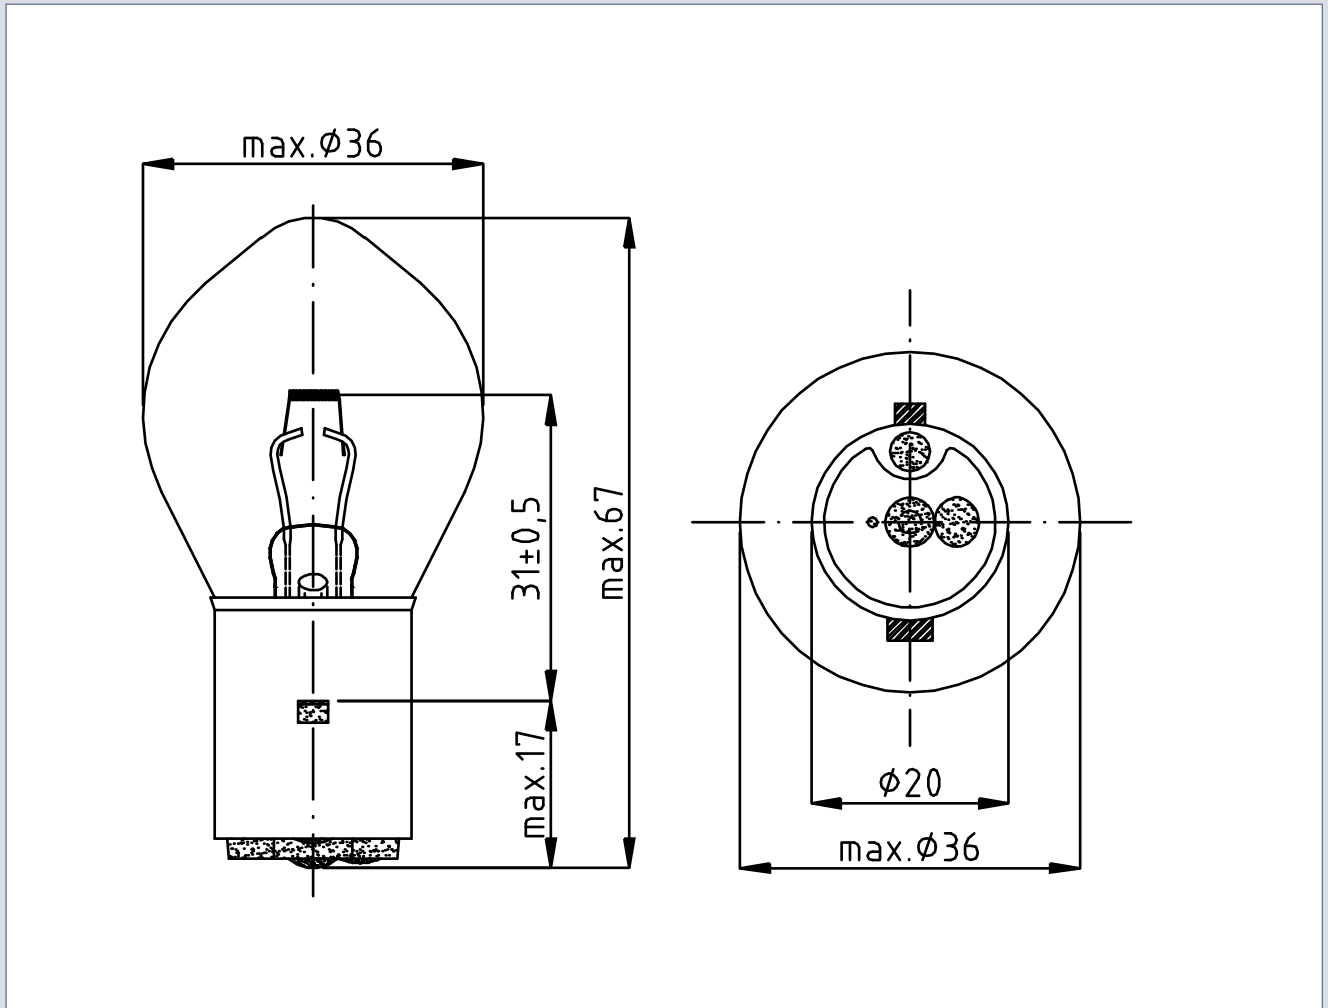

INDUSTRIAL SPECIALTY LIGHTING

Industrial Traffic - Datasheet

TRAFFIC LAMPS - 10V 20W BA20s 2% IS 4400 HRS

PRODUCT NUMBER 305842237		[]	Tol.
VOLTAGE	10.5	V	
WATTAGE	22	W	± 8
LUMEN OUTPUT	270	LM	± 10
LUMEN PRO WATT	12.3	LM/W	
AVERAGE LIFE	6000	H	
BASE	BA20s	/	
REMARKS	SIG1227U		
BRAND	DR. FISCHER		