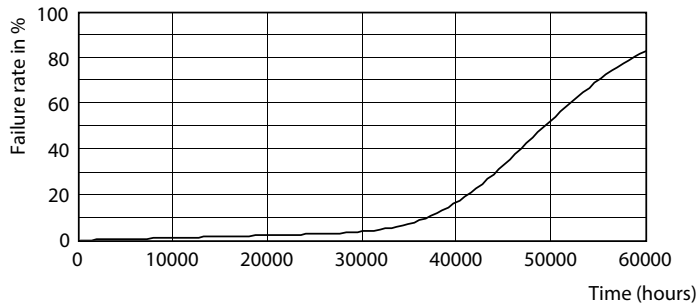

Lifetime

LEDTrueForce SON-T E40