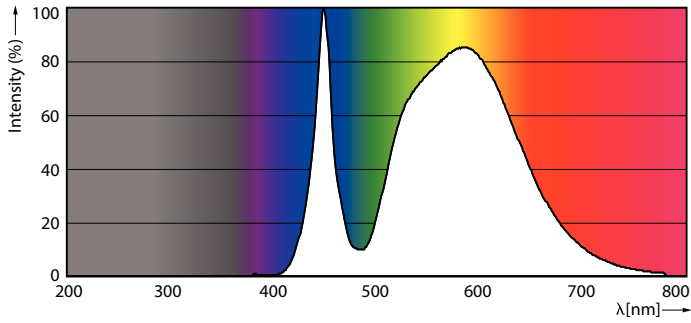

TrueForce LED Public (Road – SON)

Photometric data

LEDTrueForce SON-T 9klm E40 740