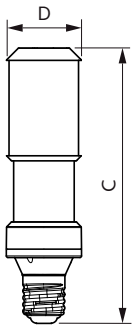

TrueForce LED Public (Road – SON)

Temperature	
T-Case Maximum (Nom)	97 °C
Controls and dimming	
Dimmable	No
Mechanical and housing	
Bulb Finish	Clear
Bulb Shape	Others
Approval and application	
Energy Efficiency Class	D
Energy Consumption kWh/1000 h	55 kWh

EPREL Registration Number	403608
Product data	
Full product code	871869963906800
Order product name	TrueForce LED Road 90-55W E40 740
EAN/UPC - Product	8718699639068
Order code	929002007502
Numerator - Quantity Per Pack	1
Numerator - Packs per outer box	6
Material Nr. (12NC)	929002007502
Net Weight (Piece)	0.432 kg

Dimensional drawing

TrueForce LED Road 90-55W E40 740

Product	D	C
TrueForce LED Road 90-55W E40 740	71 mm	262 mm