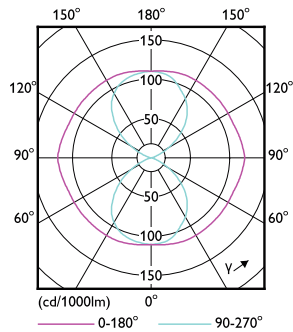

LEDTrueForce SON-T E40 55W