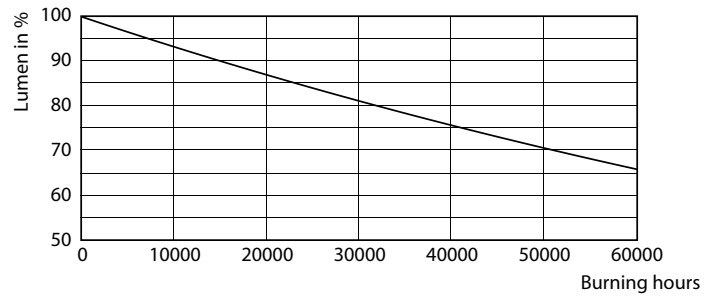

LEDTrueForce SON-T E40