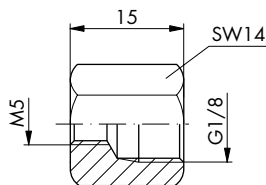

Bestell-Nr.	50.052
--------------------	---------------

Reduziernippel G1/4 / M5
 Werkstoff: Ms

Bestell-Nr.	50.054
--------------------	---------------

Reduziermuffe G1/8 / M5
 Werkstoff: Ms

Bestell-Nr.	50.053
--------------------	---------------

Fittings

Reducing Nipple, Blanking Plug and Silencer

Reducing nipple G1/4 - G1/8
 Material: brass
 Supplied complete with seals

Order No.	50.627
------------------	---------------

Reducing nipple G1/8 / M5
 Material: brass

Order No.	50.052
------------------	---------------

Reducing nipple G1/4 / M5
 Material: brass

Order No.	50.054
------------------	---------------

Reducing sleeve G1/8 / M5
 Material: brass

Order No.	50.053
------------------	---------------