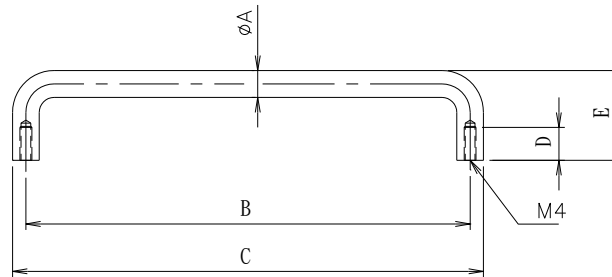

## Drawing

# RS PRO Silver Stainless Steel Handle

Stock No: 237845,237902,237895,237851,237867,237873,237889

STOCK NO.	Dia mm (A)	C.C mm (B)	Length mm (C)	D mm	Height mm (E)	Weight (g) W/ 2 SCREWS	Material
237-845	9	150	159	9	30	100	SS304
237-902	9	120	129	9	30	83	SS304
237-895	9	95	104	9	30	72	SS304
237-851	8	120	128	9	34	24.5	Aluminum Alloy
237-867	8	100	108	9	34	22.5	Aluminum Alloy
237-873	8	80	88	9	34	18.5	Aluminum Alloy
237-889	8	52	60	9	34	17	Aluminum Alloy