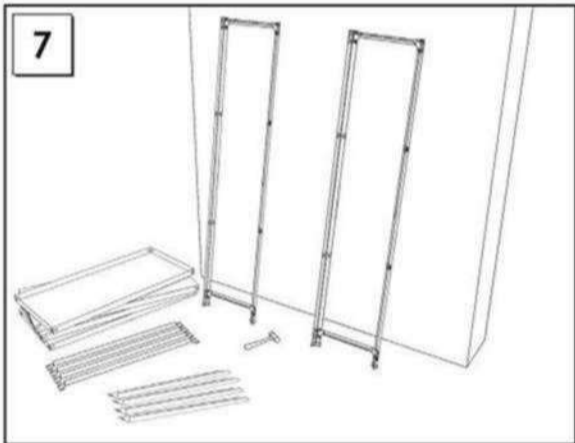

STANDARD MOUNTING

SIMONCLASSIC

SIMONCLICK

SIMONOFFICE

SIMONTALLER

BANCOS DE TRABAJO WORK BENCHES

SIMONHOME

TAGUILLAS LOCKER

SIMONTITÁN

SIMONINOX

SIMONPALET

SIMONLEVER

ALTILLOS Y PASILLOS ELEVADOS PLATFORMS AND MEZZANINES