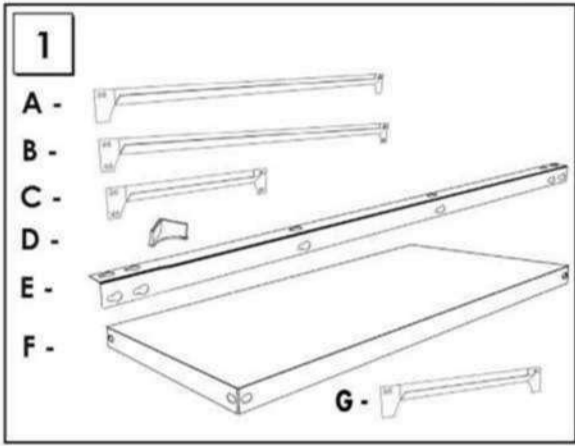

STANDARD MOUNTING

SIMONCLASSIC

SIMONCLICK

SIMONOFFICE

SIMONTALLER

BANCOS DE TRABAJO WORK BENCHES

SIMONHOME

TAGUILLAS LOCKER

SIMONTITÁN

SIMONINOX

SIMONPALET

SIMONLEVER

ALTILLOS Y PASILLOS ELEVADOS PLATFORMS AND MEZZANINES