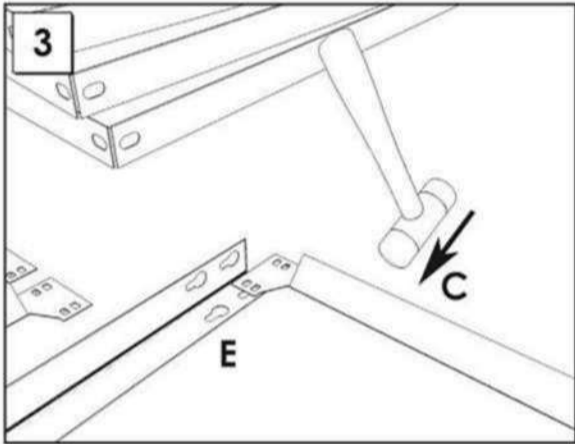

STANDARD MOUNTING

SIMONCLASSIC

SIMONCLICK

SIMONOFFICE

SIMONTALLER

BANCOS DE TRABAJO WORK BENCHES

SIMONHOME

TAGUILLAS LOCKER

SIMONTITÁN

SIMONINOX

SIMONPALET

SIMONLEVER

ALTILLOS Y PASILLOS ELEVADOS PLATFORMS AND MEZZANINES