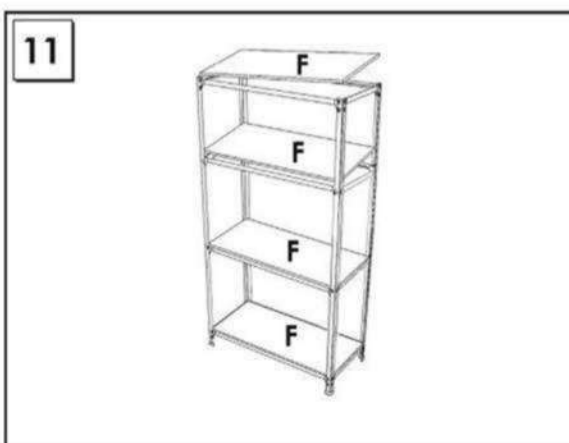

STANDARD MOUNTING

SIMONCLASSIC

SIMONCLICK

SIMONOFFICE

SIMONTALLER

BANCOS DE TRABAJO WORK BENCHES

SIMONHOME

TAGUILLAS LOCKER

SIMONTITÁN

SIMONINOX

SIMONPALET

SIMONLEVER

ALTILLOS Y PASILLOS ELEVADOS PLATFORMS AND MEZZANINES