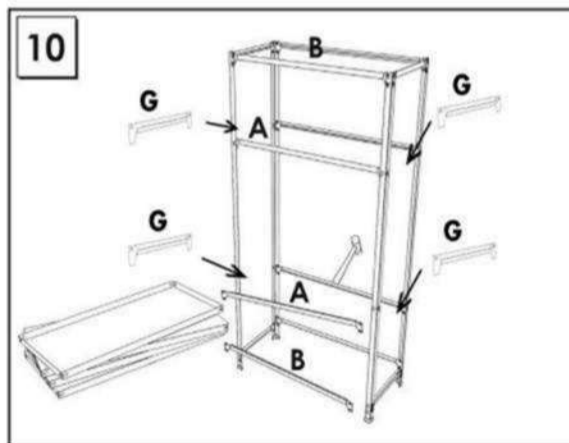

STANDARD MOUNTING

SIMONCLASSIC

SIMONCLICK

SIMONOFFICE

SIMONTALLER

BANCOS DE TRABAJO WORK BENCHES

SIMONHOME

TAGUILLAS LOCKER

SIMONTITÁN

SIMONINOX

SIMONPALET

SIMONLEVER

ALTILLOS Y PASILLOS ELEVADOS PLATFORMS AND MEZZANINES