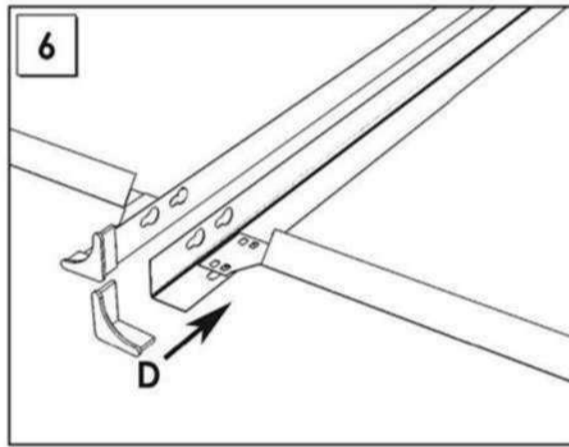

STANDARD MOUNTING

SIMONCLASSIC

SIMONCLICK

SIMONOFFICE

SIMONTALLER

BANCOS DE TRABAJO WORK BENCHES

SIMONHOME

TAGUILLAS LOCKER

SIMONTITÁN

SIMONINOX

SIMONPALET

SIMONLEVER

ALTILLOS Y PASILLOS ELEVADOS PLATFORMS AND MEZZANINES