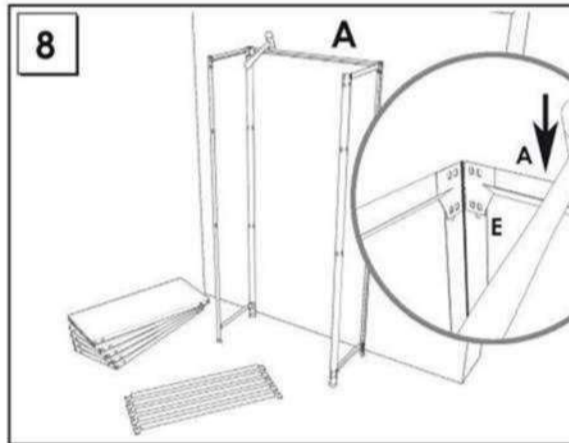

STANDARD MOUNTING

SIMONCLASSIC

SIMONCLICK

SIMONOFFICE

SIMONTALLER

BANCOS DE TRABAJO WORK BENCHES

SIMONHOME

TAGUILLAS LOCKER

SIMONTITÁN

SIMONINOX

SIMONPALET

SIMONLEVER

ALTILLOS Y PASILLOS ELEVADOS PLATFORMS AND MEZZANINES