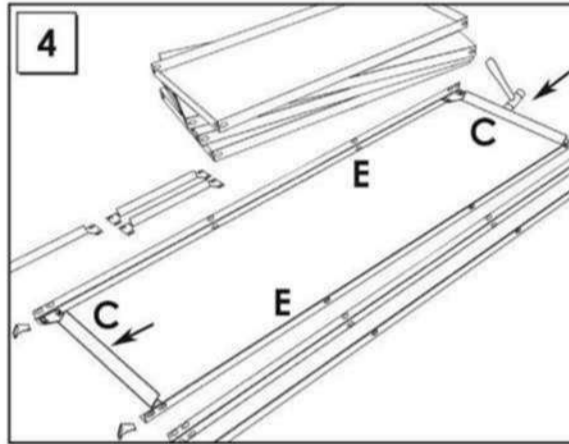

STANDARD MOUNTING

SIMONCLASSIC

SIMONCLICK

SIMONOFFICE

SIMONTALLER

BANCOS DE TRABAJO WORK BENCHES

SIMONHOME

TAGUILLAS LOCKER

SIMONTITÁN

SIMONINOX

SIMONPALET

SIMONLEVER

ALTILLOS Y PASILLOS ELEVADOS PLATFORMS AND MEZZANINES