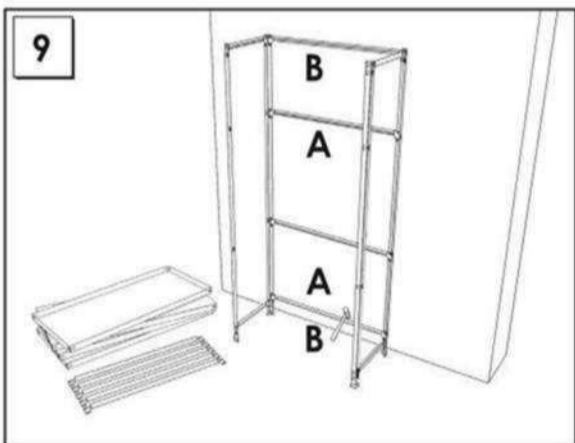

STANDARD MOUNTING

SIMONCLASSIC

SIMONCLICK

SIMONOFFICE

SIMONTALLER

BANCOS DE TRABAJO WORK BENCHES

SIMONHOME

TAGUILLAS LOCKER

SIMONTITÁN

SIMONINOX

SIMONPALET

SIMONLEVER

ALTILLOS Y PASILLOS ELEVADOS PLATFORMS AND MEZZANINES