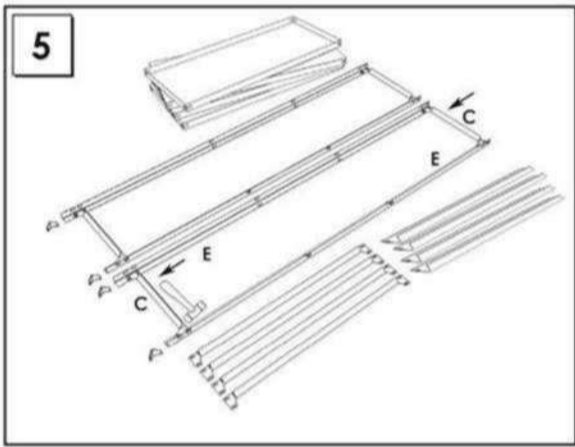

STANDARD MOUNTING

SIMONCLASSIC

SIMONCLICK

SIMONOFFICE

SIMONTALLER

BANCOS DE TRABAJO WORK BENCHES

SIMONHOME

TAGUILLAS LOCKER

SIMONTITÁN

SIMONINOX

SIMONPALET

SIMONLEVER

ALTILLOS Y PASILLOS ELEVADOS PLATFORMS AND MEZZANINES