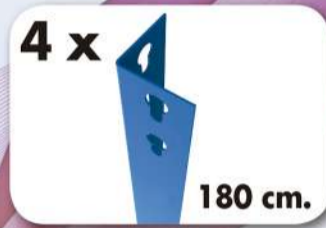

HOMECCLICK METAL

180 x 100 x 30 cm. Plus 5-300

Colour

Simon
Rack

www.simonrack.com

www.simonrack.com

MADE IN SPAIN

INSTRUCTIONS