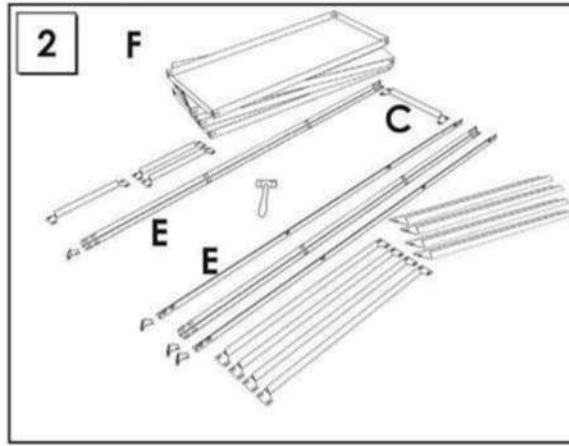

STANDARD MOUNTING

SIMONCLASSIC

SIMONCLICK

SIMONOFFICE

SIMONTALLER

BANCOS DE TRABAJO WORK BENCHES

SIMONHOME

TAGUILLAS LOCKER

SIMONTITÁN

SIMONINOX

SIMONPALET

SIMONLEVER

ALTILLOS Y PASILLOS ELEVADOS PLATFORMS AND MEZZANINES