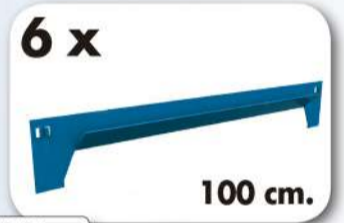

HOMECCLICK METAL

180 x 100 x 30 cm. Plus 5-300

Colour

Simon
Rack

www.simonrack.com

www.simonrack.com

MADE IN SPAIN

INSTRUCTIONS