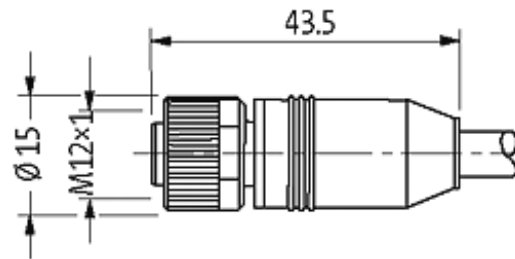

**M12 female 0° shielded with cable**

PUR 4x0.34 shielded bk UL/CSA+drag chain 0,15m

M12

Female straight

4-pole, shielded

Plastic housings with good resistance against chemicals and oils. The resistance to aggressive media should be individually tested for your application. Further details on request. Further cable lengths on request.

# Female

Product may differ from Image