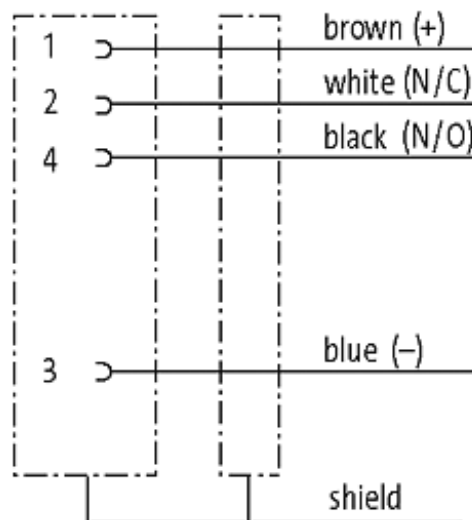

**M12 female 0° shielded with cable**

PUR 4x0.34 shielded bk UL/CSA+drag chain 0,15m

M12

Female straight

4-pole, shielded

Plastic housings with good resistance against chemicals and oils. The resistance to aggressive media should be individually tested for your application. Further details on request. Further cable lengths on request.

[Link to Product](#)**Illustration**

# Female

Product may differ from Image