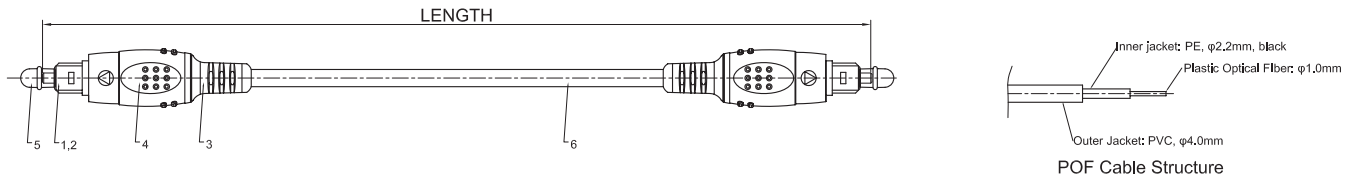

Diagram

Item	Description	Qty.
1	Toslink plug tip, brass, gold-plated	2 Pcs
2	Toslink plug housing, PBT+GF, black	
3	Inner molding, PVC, black	
4	Outer molding, PVC, silver	
5	Protective cap, PVC, transparent	1 Pcs
6	POF cable (Black)	

Part Number Table

Description	Length (mm)	Part Number
TOSlink Plug to TOSlink Plug, Optical Cable	1000±20	PSG02856
	1500±30	PSG02857
	2000±30	PSG02858
	3000±30	PSG02859
	5000±50	PSG02860

Dimensions : Millimetres

Important Notice : This data sheet and its contents (the "Information") belong to the members of the AVNET group of companies (the "Group") or are licensed to it. No licence is granted for the use of it other than for information purposes in connection with the products to which it relates. No licence of any intellectual property rights is granted. The Information is subject to change without notice and replaces all data sheets previously supplied. The Information supplied is believed to be accurate but the Group assumes no responsibility for its accuracy or completeness, any error in or omission from it or for any use made of it. Users of this data sheet should check for themselves the Information and the suitability of the products for their purpose and not make any assumptions based on information included or omitted. Liability for loss or damage resulting from any reliance on the Information or use of it (including liability resulting from negligence or where the Group was aware of the possibility of such loss or damage arising) is excluded. This will not operate to limit or restrict the Group's liability for death or personal injury resulting from its negligence. pro-SIGNAL is the registered trademark of Premier Farnell Limited 2019.

Newark.com/exclusive-brands
Farnell.com/exclusive-brands
Element14.com/exclusive-brands

pro-SIGNAL