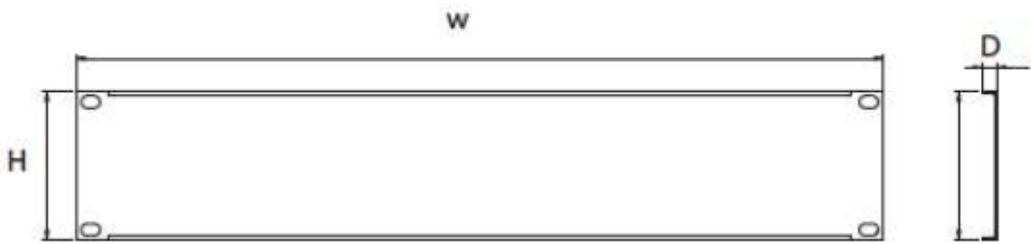

Datasheet

19in. Steel Blanking Panels

Material: 1.2 mm Steel
 Finish: Electrostatic Powder Paint

Description	Height U	Width mm	Depth mm	Colour	RS stock no.
Steel Blanking Panel	1 U	483	9	Grey	802-0226
Steel Blanking Panel	2 U	483	9	Grey	802-0229
Steel Blanking Panel	3 U	483	9	Grey	802-0223
Steel Blanking Panel	4 U	483	9	Grey	802-0232
Steel Blanking Panel	5 U	483	9	Grey	802-0235
Steel Blanking Panel	6 U	483	9	Grey	802-0239
Steel Blanking Panel	8 U	483	9	Grey	802-0248
Steel Blanking Panel	10 U	483	9	Grey	802-0241
Steel Blanking Panel	1 U	483	9	Black	802-0245
Steel Blanking Panel	2 U	483	9	Black	802-0254
Steel Blanking Panel	3 U	483	9	Black	802-0257
Steel Blanking Panel	4 U	483	9	Black	802-0251