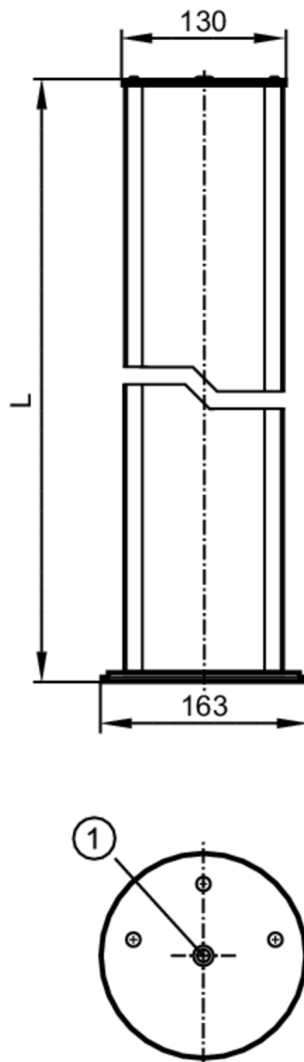

EY1014

Corner mirror for safety light grids with mounting stand

DEFLEC.MIRROR FL. MOUNT.1360

1 spirit level

Application	
Design	for safety light curtains, ...1360 mm
Operating conditions	
Ambient temperature	[°C] -10...55
Mechanical data	
Weight	[g] 6000
Dimensions	[mm] Ø 130
Materials	aluminium epoxy-powder coated; plastics
Length	[mm] 1710
Remarks	
Pack quantity	1 pcs.